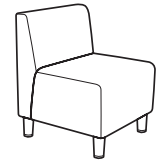

Seating Solutions MADE-TO-ORDER | ZOLL COLLECTION

Item Description		W"	D"	H"	Fabric Grade	List Price
Zoll Single Armless Chair						
Model Number	OC054-1924	24.25	24.5	29.75	SG 04	\$704.00
					SG 06	\$726.00
					SG 08	\$748.00
					SG 10.....	\$770.00
					SG 12.....	\$792.00
					SG 14.....	\$814.00
					SG 16.....	\$836.00
					SG 18.....	\$858.00
					SG 20.....	\$880.00
					SG 22.....	\$902.00
					SG 26.....	\$946.00
					COM.....	\$704.00