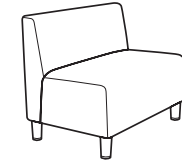

Item Description		W"	D"	H"	Fabric Grade	List Price
Zoll Double Armless Chair						
Model Number	OC054-1936	36.25	24.25	29.75	SG 04	$796.00
					SG 06	$824.00
					SG 08	$852.00
					SG 10.....	$880.00
					SG 12.....	$908.00
					SG 14.....	$936.00
					SG 16.....	$964.00
					SG 18.....	$992.00
					SG 20.....	$1020.00
					SG 22.....	$1048.00
					SG 26.....	$1104.00
					COM.....	$796.00