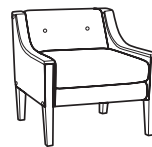

Booker Dining Chair
C1038-10   23   24.5   35.75

- Seat height: 19.25"
- Seat width: 19"
- Seat depth: 18.5"
- Arm height: 26.5"
- COM yardage: 1.3

SG 04	$717.00
SG 06	$731.00
SG 08	$745.00
SG 10.....	$759.00
SG 12.....	$773.00
SG 14.....	$787.00
SG 16.....	$801.00
SG 18.....	$815.00
SG 20.....	$829.00
SG 22.....	$843.00
SG 26.....	$871.00
COM.....	$717.00