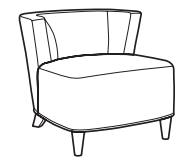

FLEXSTEEL®
CONTRACT

DMI COLLECTION

Seating Solutions MADE-TO-ORDER | COLLECTIONS

Item Description
Model Number W" D" H" Fabric Grade List Price

Charm Upholstered Chair

CA041-19	27	30.25	26.5	SG 04	\$843.00
				SG 06	\$887.00
				SG 08	\$931.00
				SG 10.....	\$975.00
				SG 12.....	\$1019.00
				SG 14.....	\$1063.00
				SG 16.....	\$1107.00
				SG 18.....	\$1151.00
				SG 20.....	\$1195.00
				SG 22.....	\$1239.00
				SG 26.....	\$1327.00
				COM.....	\$843.00