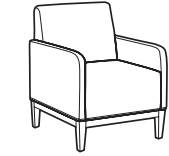

Seating Solutions MADE-TO-ORDER | ACCENT CHAIRS

Item Description
Model Number   W"   D"   H"   Fabric Grade   List Price

Echo Upholstered Chair				
CA830-10	27	29.25	34.75	SG 04 ..... $1231.00
				SG 06 ..... $1283.00
				SG 08 ..... $1335.00
				SG 10 ..... $1387.00
				SG 12 ..... $1439.00
				SG 14 ..... $1491.00
				SG 16 ..... $1543.00
				SG 18 ..... $1595.00
				SG 20 ..... $1647.00
				SG 22 ..... $1699.00
				SG 26 ..... $1803.00
				COM..... $1231.00