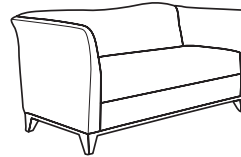

Item Description	Model Number	W"	D"	H"	Fabric Grade	List Price
Tulip Loveseat						
CA750-20	58	30.5	29.5			
• Seat height: 18"						
• Seat width: 40"						
• Seat depth: 20"						
• Arm height: 29"						
• COM yardage: 7.5						
				SG 04	$1540.00	
				SG 06	$1628.00	
				SG 08	$1716.00	
				SG 10.....	$1804.00	
				SG 12.....	$1892.00	
				SG 14.....	$1980.00	
				SG 16.....	$2068.00	
				SG 18.....	$2156.00	
				SG 20.....	$2244.00	
				SG 22.....	$2332.00	
				SG 26.....	$2508.00	
				COM.....	$1540.00