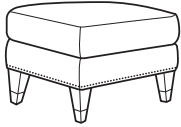

Seating Solutions MADE-TO-ORDER | OTTOMANS & BENCHES

Item Description	Model Number	W"	D"	H"	Fabric Grade	List Price
Pier Ottoman						
CA726-08	24	21	17	SG 04	$600.00	
				SG 06	$618.00	
				SG 08	$636.00	
				SG 10	$654.00	
				SG 12	$672.00	
				SG 14	$690.00	
				SG 16	$708.00	
				SG 18	$726.00	
				SG 20	$744.00	
				SG 22	$762.00	
				SG 26	$798.00	
				COM.....	$600.00