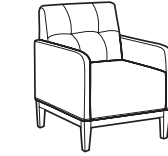

Item Description
Model Number   W"   D"   H"   Fabric Grade   List Price

Echo Upholstered Chair				
CA830-10Q	27	29.25	34.75	SG 04 ..... $1246.00
				SG 06 ..... $1298.00
				SG 08 ..... $1350.00
				SG 10 ..... $1402.00
				SG 12 ..... $1454.00
				SG 14 ..... $1506.00
				SG 16 ..... $1558.00
				SG 18 ..... $1610.00
				SG 20 ..... $1662.00
				SG 22 ..... $1714.00
				SG 26 ..... $1818.00
				COM..... $1246.00