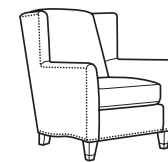

Item Description
Model Number   W"   D"   H"   Fabric Grade   List Price

Pier Upholstered Chair				SG 04	$1494.00
CA726-10	30	37	39	SG 06	$1546.00
				SG 08	$1598.00
				SG 10.....	$1650.00
				SG 12.....	$1702.00
				SG 14.....	$1754.00
				SG 16.....	$1806.00
				SG 18.....	$1858.00
				SG 20.....	$1910.00
				SG 22.....	$1962.00
				SG 26.....	$2066.00
				COM.....	$1494.00