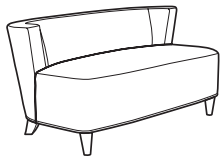

Item Description
Model Number   W"   D"   H"   Fabric Grade   List Price

Charm Armless Loveseat

CA041-20	52	30.25	26.5	SG 04	$1106.00
				SG 06	$1194.00
				SG 08	$1282.00
				SG 10.....	$1370.00
				SG 12.....	$1458.00
				SG 14.....	$1546.00
				SG 16.....	$1634.00
				SG 18.....	$1722.00
				SG 20.....	$1810.00
				SG 22.....	$1898.00
				SG 26.....	$2074.00
				COM.....	$1106.00