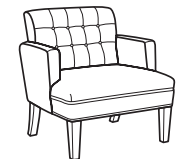

Item Description	Model Number	W"	D"	H"	Fabric Grade	List Price
Phylum Upholstered Chair						
	CA587-10	32	30	34		
					SG 04	$1194.00
					SG 06	$1246.00
					SG 08	$1298.00
					SG 10.....	$1350.00
					SG 12.....	$1402.00
					SG 14.....	$1454.00
					SG 16.....	$1506.00
					SG 18.....	$1558.00
					SG 20.....	$1610.00
					SG 22.....	$1662.00
					SG 26.....	$1766.00
					COM.....	$1194.00