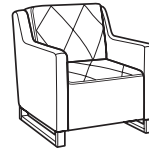

District Upholstered Chair				SG 04	$1603.00
CB012-10	28.5	34	34.25	SG 06	$1655.00
				SG 08	$1707.00
				SG 10	$1759.00
				SG 12	$1811.00
				SG 14	$1863.00
				SG 16	$1915.00
				SG 18	$1967.00
				SG 20	$2019.00
				SG 22	$2071.00
				SG 26	$2175.00
				COM.....	$1603.00