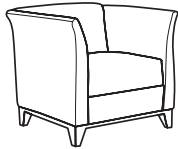

Item Description	Model Number	W"	D"	H"	Fabric Grade	List Price
Tulip Upholstered Chair						
CA750-10	30.5	30.5	29.5			
• Seat height: 19"						
• Seat width: 21"						
• Seat depth: 21"						
• Arm height: 29"						
• COM yardage: 5.2						
				SG 04	$1197.00	
				SG 06	$1249.00	
				SG 08	$1301.00	
				SG 10.....	$1353.00	
				SG 12.....	$1405.00	
				SG 14.....	$1457.00	
				SG 16.....	$1509.00	
				SG 18.....	$1561.00	
				SG 20.....	$1613.00	
				SG 22.....	$1665.00	
				SG 26.....	$1769.00	
				COM.....	$1197.00