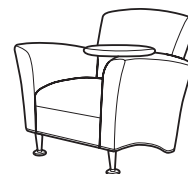

Item Description	W"	D"	H"	Fabric Grade	List Price
Carver Chair OC011-10RT	37.5	35	34.5	SG 04.....$	2288.00
				SG 05.....$	2309.00
				SG 06.....$	2330.00
				SG 08.....$	2371.00
				SG 10.....$	2413.00
				SG 12.....$	2455.00
				SG 14.....$	2497.00
				SG 16.....$	2539.00
				SG 18.....$	2580.00
				SG 20.....$	2622.00
				SG 22.....$	2664.00
				SG 24.....$	2706.00
				SG 26.....$	2748.00
				SG 28.....$	2790.00
				SG 30.....$	2831.00

- Seat height: 18"
- Seat width: 20.5"
- Seat depth: 20.5"
- Arm height: 27"
- Rotating tablet attached to left arm