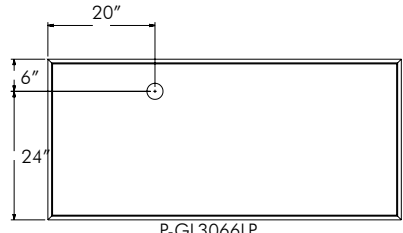

P-GL3066LP

L = Left
B = Both Left & Right
R = Right
N = None