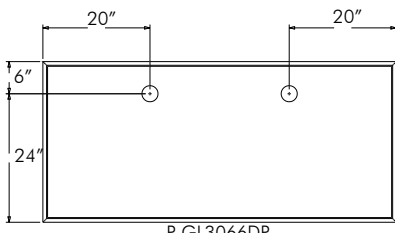

P-GL3066DP

L = Left
B = Both Left & Right
R = Right
N = None