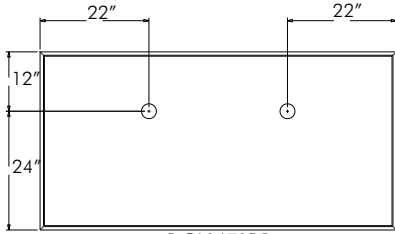

GROMMETS
Optional grommets - $100 upcharge

P-GL3672DP

L = Left
B = Both Left & Right
R = Right
N = None