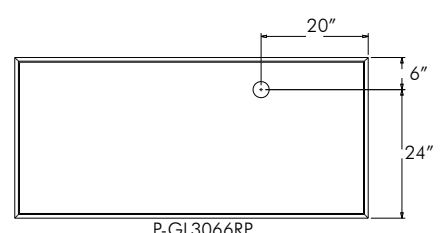

P-GL3066RP

L = Left
B = Both Left & Right
R = Right
N = None