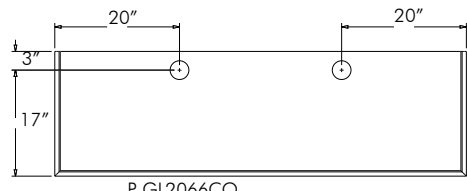

P-GL3672RP

L = Left
B = Both Left & Right
R = Right
N = None

P-GL3066DP

L = Left
B = Both Left & Right
R = Right
N = None

P-GL3066LP

L = Left
B = Both Left & Right
R = Right
N = None

P-GL3066RP

L = Left
B = Both Left & Right
R = Right
N = None

P-GL2072CO

L = Left
B = Both Left & Right
A = All
R = Right
C = Center
N = None

P-GL2066CO

L = Left
B = Both Left & Right
A = All
R = Right
C = Center
N = None

Grommet:

Description / Model	List Price	Ship wt/ Cubes
Executive Conference Desk with Molding P-GL3672DP	\$ 3376	300 / 54
P-GL3066DP	\$ 3215	285 / 42