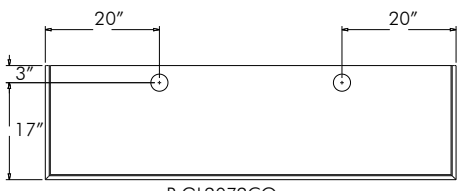

P-GL2072CO

L = Left
B = Both Left & Right
A = All
R = Right
C = Center
N = None

P-GL2066CO

L = Left
B = Both Left & Right
A = All
R = Right
C = Center
N = None

Grommet:

Description / Model	List Price	Ship wt/ Cubes
Executive Conference Desk with Molding P-GL3672DP	\$ 3376	300 / 54
P-GL3066DP	\$ 3215	285 / 42