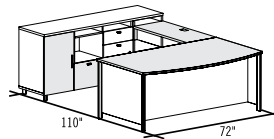

C3-PLAN13

C3-PLAN13 **$6,051**

- 1 C3-TD4272A
- 1 C3-BR1848
- 1 C3-207233CCS
- 1 C3-UF24

Cabinet with laminate doors.

Other option:

Cabinet with translucent doors (T). **$6,439**