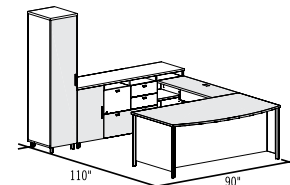

C3-PLAN05

QSC3-PLAN05	$7,122
1 QSC3-201873B	
1 QSC3-207233C0S	
1 QSC3-BR1848	
1 QSC3-TD4272A	

Cabinets with laminate doors.

Other option:

Cabinets with translucent doors (T).	$8,122

	W x D x H (in)	W x D x H (mm)	Code	Price ($)
Bookcase module	<i>Pigeonhole. Adjustable shelf. A bridge-return can be attached. 1 tone only.</i>			
	18 x 20 x 33	450 x 500 x 834	C3-BS201833	1,006

COMPLEMENTARY FURNITURE

Mobile pedestals	<i>2 box drawers. 1 file drawer with suspension bar. Brakes on front casters. Lock. Pencil tray. Fits under a work surface. 1 tone only.</i>			
	15 x 23 x 27 1/8	390 x 575 x 689	C3-MP1523UF	1,358
	15 x 18 x 27 1/8	390 x 450 x 689	C3-MP1518UF	1,274
Mobile pedestal	<i>2 file drawers with suspension bars. Brakes on front casters. Lock. Fits under a work surface. 1 tone only.</i>			
	15 x 23 x 27 1/8	390 x 575 x 689	C3-MP1523FF	1,146
Mobile pedestals	<i>1 box drawer, 1 file drawer with suspension bar. Brakes on front casters. Lock. Pencil tray. Fits under a work surface. 1 tone only.</i>			
	15 x 23 x 20 3/4	390 x 575 x 527	C3-MP1523F	1,123
	15 x 18 x 20 3/4	390 x 450 x 527	C3-MP1518F	1,083
Hanging combination pedestal	<i>1 box drawer and 1 file drawer with suspension bar. Pencil tray. Lock. Must be installed under a work surface. 1 tone only.</i>			
	15 x 18 x 19 1/4	388 x 448 x 489	C3-F	938
Conference table	<i>Cross base with anodized aluminum legs.</i>			
	42 x 42 x 29	1050 x 1050 x 735	C3-R42CR	1,207
Conference tables	<i>1" thick top. Laminate base with anodized aluminium legs.</i>			
	120 x 42 x 29	3000 x 1050 x 735	C3-REC42120	1,968
	96 x 42 x 29	2400 x 1050 x 735	C3-REC4296	1,476
	72 x 42 x 29	1800 x 1050 x 735	C3-REC4272	1,315
	120 x 48 x 29	3000 x 1200 x 735	C3-REC48120	2,139
	96 x 48 x 29	2400 x 1200 x 735	C3-REC4896	1,641

42" x 120" and 48" x 120": packaged in 2 boxes.