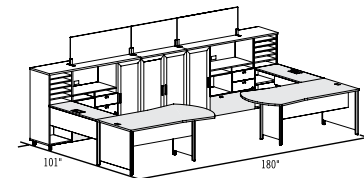

C3-PLAN04

C3-PLAN04	$16,788
2 C3-YTM3672	
2 C3-BR1848	
2 C3-207249CCST	
1 C3-203649BT	
3 C3NN-SCT3618	

Cabinets with translucent doors (T).

Other option:

Cabinets with laminate doors	$14,793