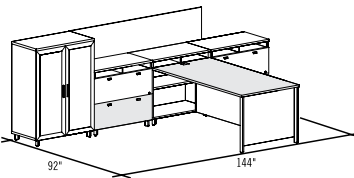

W x D x H (in)	W x D x H (mm)	Code	Price ($)
33" COMPLEMENTARY STORAGE MODULES				
Lateral file module	<i>2 pigeonholes. 2 file drawers with suspension bars. Lock.</i>			
	36 x 20 x 33	900 x 500 x 834	C3-203633LF	1,944
Mixed module	<i>2 pigeonholes. 2 box drawers. 2 file drawers with suspension bars. Lock. Pencil tray.</i>			
	36 x 20 x 33	900 x 500 x 834	C3-203633C0	2,313
Open mixed module	<i>2 pigeonholes. Open storage space. 2 box drawers. File drawer with suspension bar. Lock. Pencil tray.</i>			
	36 x 20 x 33	900 x 500 x 834	C3-203633CC	2,110
Bookcase modules with doors	<i>Adjustable shelf. Specify T at the end of the code for translucent doors.</i>			
	36 x 20 x 33	900 x 500 x 834	C3-203633B	1,419
	36 x 20 x 33	900 x 500 x 834	C3-203633BT	2,154
Bookcase module	<i>2 pigeonholes. Adjustable shelf. A surface-return can be attached. 1 tone only.</i>			
	36 x 20 x 33	900 x 500 x 834	C3-BS203633	1,223
Lateral file module	<i>Pigeonhole. 2 file drawers with suspension bars. Lock.</i>			
	18 x 20 x 33	450 x 500 x 834	C3-201833FF	1,526
Mixed module	<i>Pigeonhole. 2 box drawers. 1 file drawer with suspension bar. Lock. Pencil tray.</i>			
	18 x 20 x 33	450 x 500 x 834	C3-201833UF	1,661
Bookcase modules with door	<i>Reversible door. Adjustable shelf. Specify T at the end of the code for translucent door.</i>			
	18 x 20 x 33	450 x 500 x 834	C3-201833B	1,172
	18 x 20 x 33	450 x 500 x 834	C3-201833BT	1,491

SUGGESTIONS

C3-PLAN01

C3-PLAN01	$9,589
1 C3-203649BT	
2 C3-203633LF	
1 C3-BS203633	
1 C3-RD3672	
1 LGC-TK8421M	

Cabinet with translucent doors (T).

Other option:

Cabinet with laminate doors.	$8,617