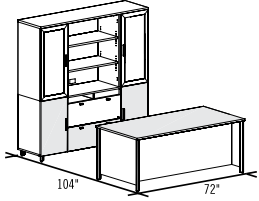

SUGGESTIONS

C3-PLAN06

QSC3-PLAN06 **$8,617**

- 1 QSC3-TD3672
- 1 QSC3-207273LFBT
- 1 QSC3-UF24

Upper cabinet with translucent doors (T).

Other option:

Upper cabinet with laminate doors. **$7,677**