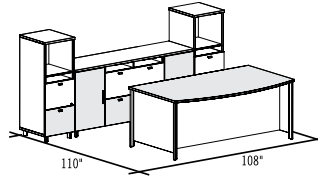

C3-PLAN12

C3-PLAN12 **$10,267**

- 1 C3-TD4272A
- 1 C3-207233LFB
- 2 C3-201849FF
- 2 C3-UF24

Cabinet with laminate doors.

Other option:

Cabinet with translucent doors (T). **$11,048**