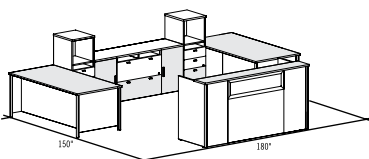

C3-PLAN02

C3-PLAN02	$12,521
2 C3-TD3672	
2 C3-201849UF	
1 C3-207233LFB	
1 C3-GS3084ST	

Cabinet with laminate doors.

Other option:

Cabinet with translucent doors (T).	$13,301