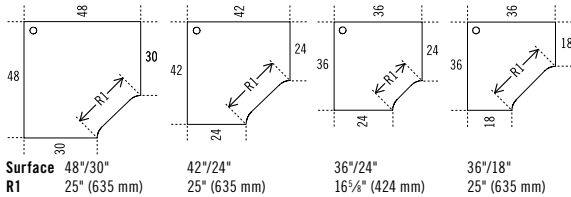

W x D x H (in)	W x D x H (mm)	Code	All Laminate ($)
Desk shells			
<i>Recessed 3/4 height modesty panel. Can accommodate 1 or 2 pedestals.</i>			
72 x 36 x 29	1800 x 900 x 735	31NN-S3672S	1,096
72 x 30 x 29	1800 x 750 x 735	31NN-S3072S	1,056
66 x 30 x 29	1650 x 750 x 735	31NN-S3066S	1,023
60 x 30 x 29	1500 x 750 x 735	31NN-S3060S	972
48 x 30 x 29	1200 x 750 x 735	31NN-S3048S	896

W x D x H (in)	W x D x H (mm)	Code	All Laminate ($)
Bow front desks			
<i>Recessed 3/4 height modesty panel. Can accommodate 1 or 2 pedestals.</i>			
72 x 36 x 29	1800 x 900 x 735	31NN-S3672SA	1,259
72 x 30 x 29	1800 x 750 x 735	31NN-S3072SA	1,216
66 x 30 x 29	1650 x 750 x 735	31NN-S3066SA	1,184
60 x 30 x 29	1500 x 750 x 735	31NN-S3060SA	1,123
48 x 30 x 29	1200 x 750 x 735	31NN-S3048SA	1,023

CORNER MODULES

W x D x H (in)	W x D x H (mm)	Code	All Laminate ($)
Corner modules			
<i>Full-height modesty panel. 1 grommet. Must be attached to another surface.</i>			
48" x 48"	1200 x 1200	31NN-CM4830S	1,164
42" x 42"	1050 x 1050	31NN-CM4224S	1,023
36" x 36"	900 x 900	31NN-CM3624S	932
36" x 36"	900 x 900	31NN-CM3618S	932