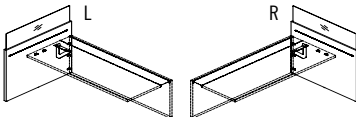

Height: 53½" (1357 mm), including the 12½" (315 mm) H acrylic screen			
46 x 1½ x 53½	1172 x 38 x 1357	CNNNS-LEST4654	1,021
Height: 47½" (1207 mm), including the 8" (203 mm) H acrylic screen			
46 x 1½ x 47½	1172 x 38 x 1207	CNNNS-LEST4647	905

Choose left or right, add L or R at the end of the code.

Center panel bases for single-sided surfaces, frosted screen *Full 1½" (38 mm) thick laminate end panels. Place at the junction of 2 single surfaces. Hardware included.*

46" W base compatible with 30" D surfaces.