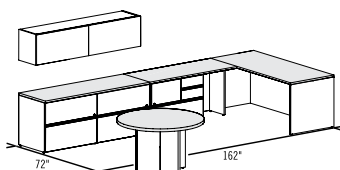

0 ___ -PLAN05

01LS-PLAN05 $9,982

- 1 01LS-LF2472LF
- 1 ONLS-CO1830L
- 1 01NS-DT2460B
- 1 01NS-TDM3072
- 1 ONNS-EM721716D
- 1 05NN-R48
- 1 LGC-CR33

1" thick laminate (1), Linear pull (L), Silver accent (S).

Other option:

1½" thick laminate $10,602