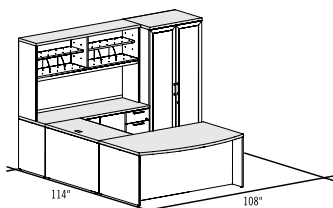

0 ___ -PLAN02

05ZS-PLAN02 $10,980

- 1 05ZS-F4272SA
- 1 05NS-BR2448
- 1 05ZS-S2472F
- 1 05NS-E724416
- 1 05ZS-243673BCT

1½" thick laminate (5), Straight pull (Z), Silver accent (S).

Other option:

Laminate doors $9,595