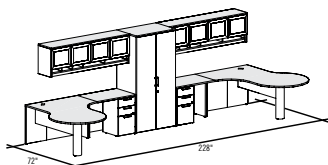

Other option:

Translucent doors \$12,061

0 ___ -PLAN02

05ZS-PLAN02 \$10,980

- 1 05ZS-F4272SA
- 1 05NS-BR2448
- 1 05ZS-S2472F
- 1 05NS-E724416
- 1 05ZS-243673BCT

1½" thick laminate (5), Straight pull (Z), Silver accent (S).

Other option:

Laminate doors \$9,595

0 ___ -PLAN03

01ZS-PLAN03 \$16,889

- 1 01NS-CPM724824
- 1 01NS-C4872PM24
- 2 01NS-DT2436B
- 1 01ZS-243673BC
- 2 0NZS-P1518UFL
- 2 01NS-EM722216TD

1" thick laminate (1), Straight pull (Z), Silver accent (S).