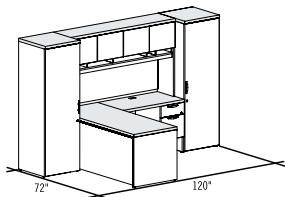

SUGGESTIONS

0 ___ -PLAN01

05BA-PLAN01 \$9,654

- 1 05NA-TDM3072
- 1 05BA-R2442F
- 1 05BA-242473BCL
- 1 05BA-242473BR
- 1 05NA-E724416PD
- 1 LGC-TK7019E

1½" thick laminate (5), Curved pull (B), Anthracite Grey accent (A).