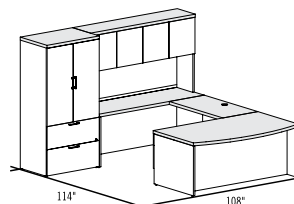

0 ___ -PLAN08

01 ___ -PLAN08 $8,887

- 1 01_-S4272FA
- 1 01N_-BR2448
- 1 01N_-DT2472A
- 1 01N_-E724416P
- 1 01_-243673LFB

1" thick laminate (1).

Other option:

Translucent doors $10,433