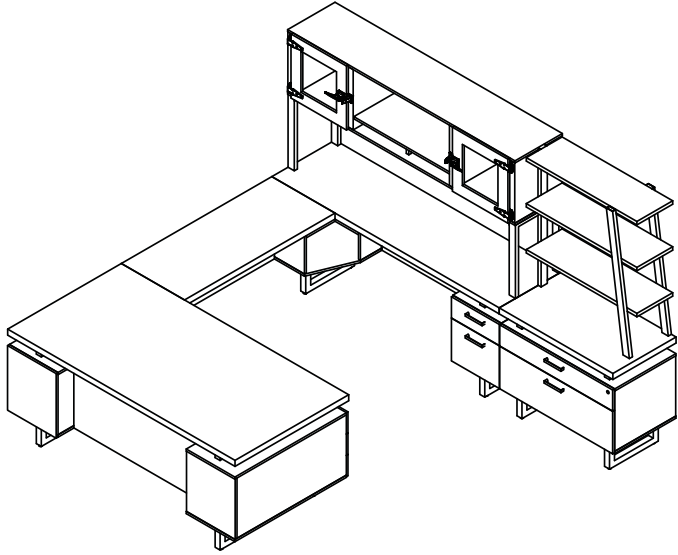

Mirella™ Laminate Series Idea Starters

Safco® Products marketing materials are designed to be used as sales tools for our Dealer network.

• Order as components

MIRELLA SERIES IDEA STARTER #1

Consists of:

QTY.	MODEL NO.	DESCRIPTION	LIST PRICE EACH
1	MRUSBF7236	U-Shaped Double Pedestal Desk, BBB/BF 72"W x 36"D x 29½"H Desk 48"W x 20"D x 29½"H Bridge 72"W x 20"D x 29½"H Credenza	4,841.00
1	MRHG72	72"W Hutch with Glass Doors, 36"W x 20"D x 38"H	1,430.00
1	MRLF36	36"W Lateral File, 36"W x 20"D x 29½"H	1,522.00
1	MRBS3	3 Shelf Bookshelf, 36"W x 13½"D x 38"H	577.00
			8,370.00