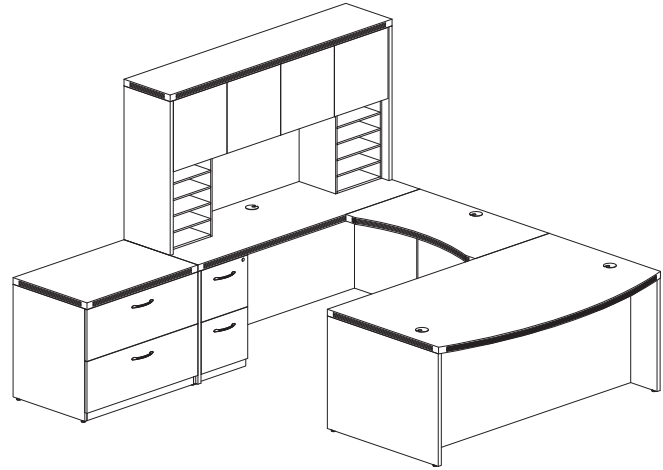

Office Doctor Discount Office Furniture

www.OfficeDr.com 856-368-9085

Safco Sale On Now

Take 50% Off the List Prices in this PDF

Call 856-368-9085 Now

Free Layout & Design Service

Aberdeen Layouts

ABERDEEN IDEA STARTER #1

Consists of:

Qty.	Parent #	Description	List Price Each
1	ABD7242	Bowfront Desk, 72 x 42"	1,505.00
1	ACD7224	Credenza, 72 x 24"	1,052.00
1	ACB4224	Contour Bridge, 42 x 24"	597.00
1	APBBF26	Desk Pencil/Box/Box/File Pedestal	1,126.00
1	APBBF20	Credenza Pencil/Box/Box/File Pedestal	1,000.00
1	AHG72	Hutch with Glass Doors, 72"W	1,753.00
			7,033.00

ABERDEEN IDEA STARTER #2

Consists of:

Qty.	Parent #	Description	List Price Each
1	ABD7242	Bowfront Desk, 72 x 42"	1,505.00
1	ACB4224	Contour Bridge, 42 x 24"	597.00
1	ACD7224	Credenza, 72 x 24"	1,052.00
1	APBBF26	Desk Pencil/Box/Box/File Pedestal	1,126.00
1	AFF20	Credenza File/File Pedestal	951.00
1	AFLF36	Freestanding Lateral File, 36 x 24"	1,753.00
1	AHW72	Hutch with Wood Doors, 72"W	1,283.00
2	AHPM	Horizontal Paper Management	349.00
			8,965.00