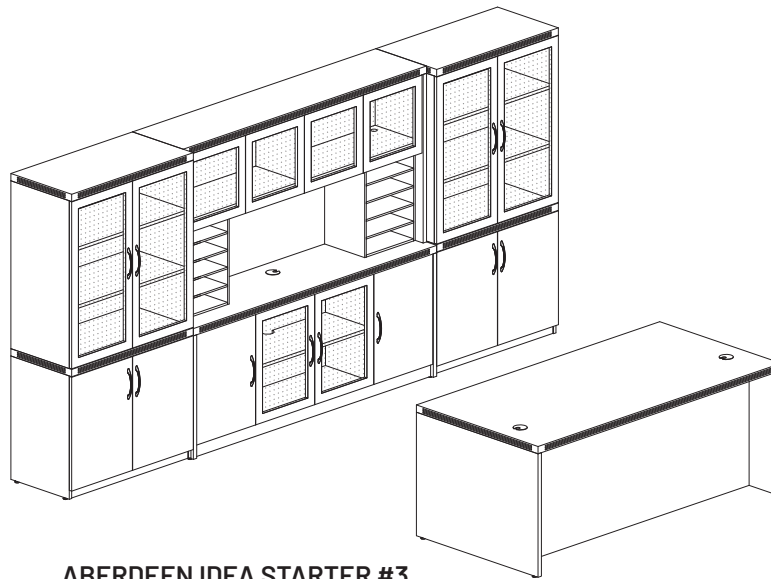

Consists of:

Qty.	Parent #	Description	List Price Each
1	ABD7242	Bowfront Desk, 72 x 42"	1,505.00
1	ACD7224	Credenza, 72 x 24"	1,052.00
1	ACB4224	Contour Bridge, 42 x 24"	597.00
1	APBBF26	Desk Pencil/Box/Box/File Pedestal	1,126.00
1	APBBF20	Credenza Pencil/Box/Box/File Pedestal	1,000.00
1	AHG72	Hutch with Glass Doors, 72"W	1,753.00
			7,033.00

ABERDEEN IDEA STARTER #2

Consists of:

Qty.	Parent #	Description	List Price Each
1	ABD7242	Bowfront Desk, 72 x 42"	1,505.00
1	ACB4224	Contour Bridge, 42 x 24"	597.00
1	ACD7224	Credenza, 72 x 24"	1,052.00
1	APBBF26	Desk Pencil/Box/Box/File Pedestal	1,126.00
1	AFF20	Credenza File/File Pedestal	951.00
1	AFLF36	Freestanding Lateral File, 36 x 24"	1,753.00
1	AHW72	Hutch with Wood Doors, 72"W	1,283.00
2	AHPM	Horizontal Paper Management	349.00
			8,965.00