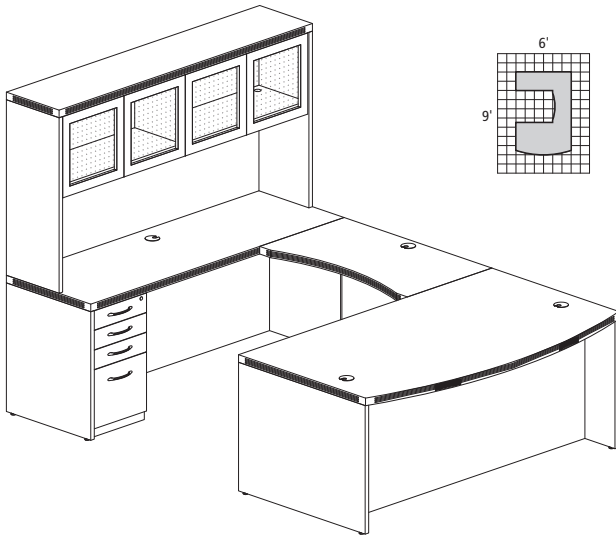

Office Doctor Discount Office Furniture

www.OfficeDr.com 856-368-9085

Safco Sale On Now

Take 50% Off the List Prices in this PDF

Call 856-368-9085 Now

Free Layout & Design Service

Aberdeen Layouts

ABERDEEN IDEA STARTER #1

Consists of:

Qty.	Parent #	Description	List Price Each
1	ABD7242	Bowfront Desk, 72 x 42"	1,505.00
1	ACD7224	Credenza, 72 x 24"	1,052.00
1	ACB4224	Contour Bridge, 42 x 24"	597.00
1	APBBF26	Desk Pencil/Box/Box/File Pedestal	1,126.00
1	APBBF20	Credenza Pencil/Box/Box/File Pedestal	1,000.00
1	AHG72	Hutch with Glass Doors, 72"W	1,753.00
			7,033.00

ABERDEEN IDEA STARTER #2

Consists of:

Qty.	Parent #	Description	List Price Each
1	ABD7242	Bowfront Desk, 72 x 42"	1,505.00
1	ACB4224	Contour Bridge, 42 x 24"	597.00
1	ACD7224	Credenza, 72 x 24"	1,052.00
1	APBBF26	Desk Pencil/Box/Box/File Pedestal	1,126.00
1	AFF20	Credenza File/File Pedestal	951.00
1	AFLF36	Freestanding Lateral File, 36 x 24"	1,753.00
1	AHW72	Hutch with Wood Doors, 72"W	1,283.00
2	AHPM	Horizontal Paper Management	349.00
			8,965.00