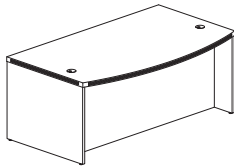

### BOW FRONT DESK

- 1 5/8" thick work surface
- Full-height, vertical grain, modesty panel included
- Modesty panel is recessed 14 1/2" at center
- Two grommets in surface, standard

Parent #	Description	Dimensions	Weight	List Price
ABD7242	72" Bowfront Desk	72"W x 42"D x 29 1/2"H	233	1,505.00