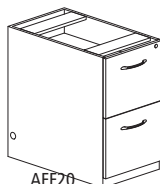

AFF20

- Pedestals have integrated cable management access at top and bottom of ped
- Ped tops are unfinished. Must be attached to underside of surface
- Pedestals cannot be used with height-adjustable desks
- Feature dual-purpose pencil drawers for storing supplies or laptops
- All locks are keyed alike. Lock cores are removable for keying suites individually
- Curved metal pulls with Brushed Nickel finish
- File drawers accommodate letter or legal size hanging file folders
- Pedestals ship fully assembled

Parent #	Description	Dimensions	Weight	List Price
APBF20	Credenza Pencil/Box/Box/File Pedestal	15¼"W x 20"D x 27½"H	75	1,000.00
AFF20	Credenza File/File Pedestal	15¼"W x 20"D x 27½"H	74	951.00
AMK20	Mobile Kit		14	249.00