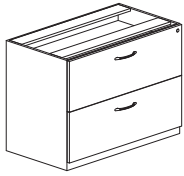

LATERAL FILE FOR CREDENZA/RETURN/EXTENDED CORNER

- Credenza Laterals slide easily under any surface
- Credenza Lateral top is unfinished
- Drawers can support up to 2 lbs. per inch
- Curved metal pulls with Brushed Nickel finish
- All locks are keyed alike. Lock cores are removable for keying suites individually

Parent #	Description	Dimensions	Weight	List Price
ACLF36	36" Credenza Lateral File	36"W x 20"D x 27½"H	126	1,377.00

FREESTANDING LATERAL FILE