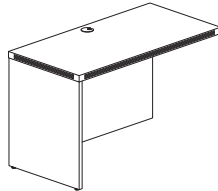

- Returns are non-handed
- Not free-standing. Requires connection to Credenza, Desk or Extended corner
- Mouse hole in modesty panel for cable pass through
- Modesty panel is flush against Return
- One grommet in surface, standard
- 1½" thick work surface
- Full-height, vertical grain modesty panel included

Parent #	Description	Dimensions	Weight	List Price
AR4224	42" Return	42"W x 24"D x 29½"H	96	677.00

EXTENDED CORNER