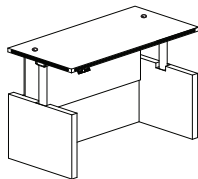

HEIGHT-ADJUSTABLE CONFERENCE FRONT DESK