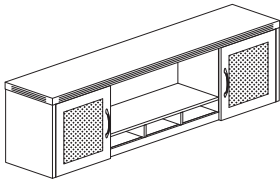

Parent #	Description	Dimensions	Weight	List Price
ABSP	Skinny Pedestal	10¼"W x 23"D x 24½"H	53	588.00
ABSPT	Skinny Pedestal (Tall)	10¼"W x 23"D x 38½"H	86	763.00

CENTER DRAWER 

- Solid wood frame construction
- Drawer operates smoothly on full-extension ball bearing suspension
- Available in Graphite with Black drawer front only

Parent #	Dimensions	Weight	List Price
ACD	25"W x 18"D x 2"H Assembled	13	299.00
ACD530	25"W x 12½"D x 2"H Use with 30"D Height-Adjustable Desks	13	296.00

**WALL MOUNT HUTCH** 

- Two textured glass doors, central opening and pigeon hole slots
- Central opening sized for binder storage
- Wall mounting brackets included
- Curved metal pulls with Brushed Nickel finish
- 150 lb. weight capacity