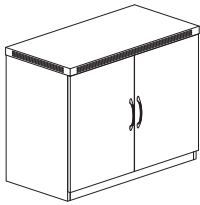

- Includes 7¼" wardrobe section with a hanging rod and four adjustable shelves
- Storage section includes two adjustable shelves on 1¼" increments with a total of 5" of adjustment
- File section includes two file drawers
- Curved metal pulls with Brushed Nickel finish. Additional pull options available
- Ships in two cartons

Parent #	Description	Dimensions	Weight	List Price
APST	Personal Storage Tower	24"W x 24"D x 68¾"H	248	2,006.00

GLASS DISPLAY CABINET 

- Glass is tempered for safety and durability
- Two (2) adjustable shelves on 1¼" increments with a total of 5" of adjustment
- Curved metal pulls with Brushed Nickel finish. Additional pull options available
- Grommet in back panel for wall access
- Mouse hole in shelf to permit vertical routing of cables

Parent #	Description	Dimensions	Weight	List Price
AGDC	Glass Display Cabinet	36"W x 18"D x 39¾"H	135	1,624.000

STORAGE CABINET 

- Self-closing hinged doors
- One shelf adjustable on 1¼" increments with a total of 5" of adjustment
- Shelf contains corner mouse hole for vertical cable management
- Mouse hole in back panel for wall access
- Curved metal pulls with Brushed Nickel finish. Additional pull options available