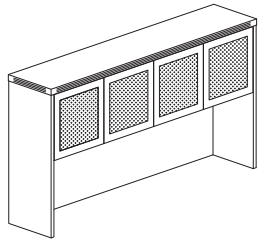

Parent #	Dimensions	Weight	List Price
ACD	25"W x 18"D x 2"H Assembled	13	299.00
ACD530	25"W x 12½"D x 2"H Use with 30"D Height-Adjustable Desks	13	296.00

**WALL MOUNT HUTCH** 

- Two textured glass doors, central opening and pigeon hole slots
- Central opening sized for binder storage
- Wall mounting brackets included
- Curved metal pulls with Brushed Nickel finish
- 150 lb. weight capacity

Parent #	Description	Dimensions	Weight	List Price
AWG72	72" Wall Mount Hutch	72"W x 15"D x 19 1/8"H	121	1,264.00

**HUTCH WITH WOOD DOORS** 

- Features four cabinet styled doors with self-closing hinges
- Back panel features two cable grommets
- 21 1/2" clearance between work surface and bottom of shelf
- Accepts optional Fabric Tack Panel and Task Light

Parent #	Description	Dimensions	Weight	List Price
AHW72	72" Hutch with Wood Doors	72"W x 15"D x 39 1/8"H	142	1,283.00

**HUTCH WITH GLASS DOORS** 

- Glass is tempered for safety and durability
- Features four cabinet styled doors with self-closing hinges
- Back panel features two cable grommets
- 21 1/2" clearance between work surface and bottom of shelf
- Accepts optional Fabric Tack Panel and Task Light