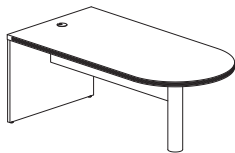

FREESTANDING PENINSULA DESK

- 1½" thick work surface
- Modesty panel is 12"H
- One grommet in surface, standard
- Mouse hole in modesty panel for cable pass through
- Does not accommodate a center drawer

Parent #	Description	Dimensions	Weight	List Price
APT7236	72" Freestanding Peninsula	72"W x 36"D x 29½"H	172	1,451.00