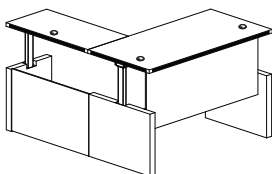

- Dual motor base
- Hidden Modesty Panel will rise as the Desk rises

- No hidden modesty panel on the return
- Non-Handed return is 24" deep, mount on left or right side

Parent #	Description	Dimensions	Weight	List Price
AT58	72 x 36 Straight Front Desk with Return and Base	72"W x 84"D x 29½ - 49¼"H	427	4,754.00