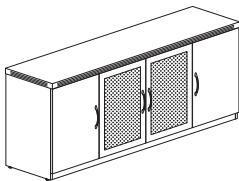

Parent #	Description	Dimensions	Weight	List Price
APST	Personal Storage Tower	24"W x 24"D x 68¾"H	248	2,006.00

GLASS DISPLAY CABINET 

- Glass is tempered for safety and durability
- Two (2) adjustable shelves on 1¼" increments with a total of 5" of adjustment
- Curved metal pulls with Brushed Nickel finish. Additional pull options available
- Grommet in back panel for wall access
- Mouse hole in shelf to permit vertical routing of cables

Parent #	Description	Dimensions	Weight	List Price
AGDC	Glass Display Cabinet	36"W x 18"D x 39¾"H	135	1,624.000

STORAGE CABINET 

- Self-closing hinged doors
- One shelf adjustable on 1¼" increments with a total of 5" of adjustment
- Shelf contains corner mouse hole for vertical cable management
- Mouse hole in back panel for wall access
- Curved metal pulls with Brushed Nickel finish. Additional pull options available

Parent #	Description	Dimensions	Weight	List Price
ASC	Storage Cabinet	36"W x 18"D x 29½"H	132	1,251.00

LOW WALL CABINET 

- Self-closing hinged doors
- One shelf per compartment adjustable on 1¼" increments with a total of 5" of adjustment. (3 shelves total)
- Shelves contain corner mouse hole for vertical cable management
- Mouse hole in back panel for wall access
- Curved metal pulls with Brushed Nickel finish standard. Additional pull options available