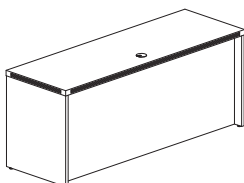

- 1 5/8" thick work surface
- One grommet in surface, standard
- Full-height, vertical grain, modesty panel included
- Mouse hole in modesty panel for cable pass through
- Modesty panel is recessed 3" for outlet clearance

Parent #	Description	Dimensions	Weight	List Price
ACD7224	72" Credenza	72"W x 24"D x 29 1/2"H	160	1,052.00