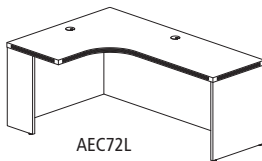

**BRIDGE** 

- Universal mounting to right or left side of Desk
- Not free-standing. Requires connection to Credenza and Desk
- 1½" thick work surface
- Full-height, vertical grain modesty panel included
- Modesty panel is flush against Bridge
- One grommet in surface, standard
- Mouse hole in modesty panel for cable pass through

Parent #	Description	Dimensions	Weight	List Price
ACB4224	42" Curved Bridge	42"W x 24"D x 29½"H	63	597.00

**RETURN** 

- Returns are non-handed
- Not free-standing. Requires connection to Credenza, Desk or Extended corner
- Mouse hole in modesty panel for cable pass through
- Modesty panel is flush against Return
- One grommet in surface, standard
- 1½" thick work surface
- Full-height, vertical grain modesty panel included

Parent #	Description	Dimensions	Weight	List Price
AR4224	42" Return	42"W x 24"D x 29½"H	96	677.00

**EXTENDED CORNER** 

- 1½" thick work surface
- Full-height, vertical grain, modesty panel included
- Modesty panel is recessed 3" for outlet clearance on Desk side and flush on return side
- Two grommets in surface, standard
- Mouse hole in modesty panel (Desk side) for cable pass through

Parent #	Description	Dimensions	Weight	List Price
AEC72L	72" Left Extended Corner Table	72"W x 48"D x 24"D Return x 29½"H	218	1,679.00
AEC72R	72" Right Extended Corner Table	72"W x 48"D x 24"D Return x 29½"H	218	1,679.00