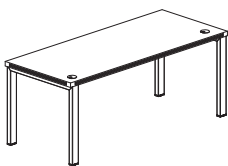

### BOW FRONT DESK

- 1 5/8" thick work surface
- Full-height, vertical grain, modesty panel included
- Modesty panel is recessed 14 1/2" at center
- Two grommets in surface, standard

Parent #	Description	Dimensions	Weight	List Price
ABD7242	72" Bowfront Desk	72"W x 42"D x 29 1/2"H	233	1,505.00

### CONFERENCE FRONT DESK

- 1 5/8" thick work surface
- Modesty panel is recessed 8 1/2" at center
- Full-height, vertical grain, modesty panel included
- Two grommets in surface, standard

Parent #	Description	Dimensions	Weight	List Price
ARD6630	66" Rectangular Conference Desk	66"W x 30"D x 29 1/2"H	159	877.00
ARD7236	72" Rectangular Conference Desk	72"W x 36"D x 29 1/2"H	215	1,303.00

### TABLE DESK

- Silver Base
- Not available in Maple
- Standard with two grommet holes for cable management

Parent #	Description	Dimensions	List Price
ABTD572	Table Desk with Straight Top	72"W x 30"D x 29 1/2"H	1,356.00