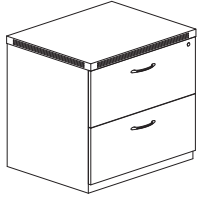

- 1½" surface allows it to be used alone or next to any Credenza or Return
- Drawers can support up to 2 lbs. per inch
- Drawers can be configured for front-to-back or side-to-side filing
- Curved metal pulls with Brushed Nickel finish
- All locks are keyed alike. Lock cores are removable for keying suites individually

Parent #	Description	Dimensions	Weight	List Price
AFLF36	36" Freestanding Lateral File	36"W x 24"D x 29½"H	240	1,753.00

REPLACEMENT LOCK CORES