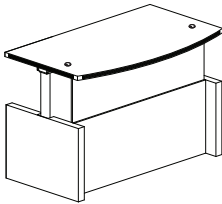

- Adjusts easily from 29½ - 49¼"
- Surfaces are abrasion and stain resistant for durability
- Includes built-in Brushed Nickel grommets to connect to power with ease
- All pieces feature durable 1⅝" thick work surfaces, with a distinctive fluted edge and vertical grain modesty panels
- Pieces coordinate with Aberdeen® Desking, Conference and Reception Furniture
- Drive System 110V, 60Hz AC input 120V DC motor draws a maximum of 3 amps for quick and easy movement

- Moves at a speed of ¾" per second for quick adjustment
- Control Switch has Up/Down Buttons with four position memory; sold as standard for ease of reconfiguration
- Dual motor system base
- Hidden Modesty Panel will rise as the Desk rises
- **Laminate Options:** Gray Steel-LGS, Mocha-LDC

HEIGHT-ADJUSTABLE BOW FRONT DESK

- Dual motor base
- Hidden Modesty Panel will rise as the Desk rises

Parent #	Description	Dimensions	Weight	List Price
ABDH7242	72" Bow Front Desk with Base	72"W x 42"D x 29½ - 49¼"H	317	3,444.00