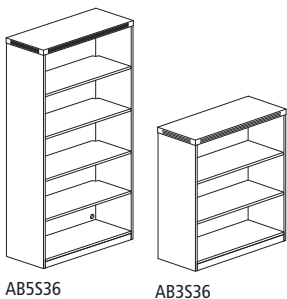

BOOKCASES

- Shelves are adjustable on 1 1/4" increments with 5" of total adjustment
- Shelves contain corner mouse holes for vertical cable management
- Back panel provides grommet for wall access
- Quarter Round Bookcase shelf support 25. lbs per shelf
- Standard Bookcases support 75 lbs. per shelf, evenly distributed

Parent #	Description	Dimensions	Weight	List Price
AB5S36	5 Shelf Bookcase (1 fixed shelf)	36"W x 15"D x 68 3/4"H	175	1,177.000
AB3S36	3 Shelf Bookcase	36"W x 15"D x 39 1/8"H	117	977.00