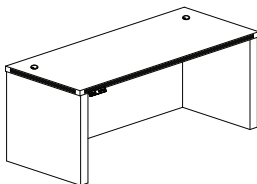

**HEIGHT-ADJUSTABLE BOW FRONT DESK** 

- Dual motor base
- Hidden Modesty Panel will rise as the Desk rises

Parent #	Description	Dimensions	Weight	List Price
ABDH7242	72" Bow Front Desk with Base	72"W x 42"D x 29½ - 49¼"H	317	3,444.00

**HEIGHT-ADJUSTABLE CONFERENCE FRONT DESK** 

- Dual motor base
- Hidden Modesty Panel will rise as the Desk rises

Parent #	Description	Dimensions	Weight	List Price
ARDH7236	72" Conference Front Desk with Base	72"W x 36"D x 29½ - 49¼"H	310	3,276.00

**HEIGHT-ADJUSTABLE BOW FRONT DESK WITH RETURN** 

- Dual motor system base
- Hidden Modesty Panel will rise as the Desk rises

- No hidden modesty panel on the return
- Non-Handed return is 24" deep, mount on left or right side

Parent #	Description	Dimensions	Weight	List Price
AT56	72 x 42" Bow Front Desk with Return with Base	72"W x 90" D x 29½ - 49¼"H	434	4,919.00

**HEIGHT-ADJUSTABLE STRAIGHT FRONT DESK** 

- Dual motor base
- Hidden Modesty Panel will rise as the Desk rises