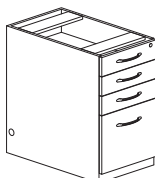

Parent #	Description	Dimensions	Weight	List Price
APT7236	72" Freestanding Peninsula	72"W x 36"D x 29½"H	172	1,451.00

**PEDESTAL FILE FOR DESK** 

APBBF26

AFF26

- Pedestals have integrated cable management access at top and bottom of Pedestals
- Pedestal tops are unfinished. Must be attached to underside
- Pedestals cannot be used with height-adjustable desks
- Feature dual-purpose pencil drawers for storing supplies or laptops
- All locks are keyed alike. Lock cores are removable for keying suites individually
- Curved metal pulls with Brushed Nickel finish
- File drawers accommodate letter- or legal-size hanging file folders
- Pedestals ship fully assembled

Parent #	Description	Dimensions	Weight	List Price
APBBF26	Desk Pencil/Box/Box/File Pedestal	15¼"W x 26½"D x 27½"H	90	1,126.00
AFF26	Desk File/File Pedestal	15¼"W x 26½"D x 27½"H	86	1,076.00

**PEDESTAL FILE FOR CREDENZA/RETURN/EXTENDED CORNER** 