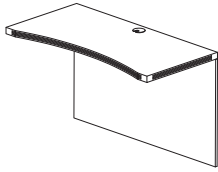

BRIDGE

- Universal mounting to right or left side of Desk
- Not free-standing. Requires connection to Credenza and Desk
- 1½" thick work surface
- Full-height, vertical grain modesty panel included
- Modesty panel is flush against Bridge
- One grommet in surface, standard
- Mouse hole in modesty panel for cable pass through

Parent #	Description	Dimensions	Weight	List Price
ACB4224	42" Curved Bridge	42"W x 24"D x 29½"H	63	597.00

RETURN