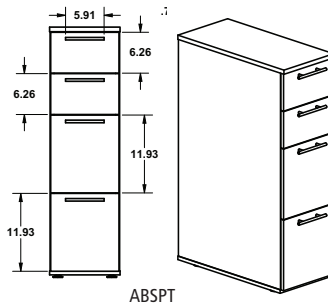

ABSPT

- Front 3 casters are 2" high locking casters
- Available in Aberdeen® laminate colors

Parent #	Description	Dimensions	Weight	List Price
ABSP	Skinny Pedestal	10¼"W x 23"D x 24½"H	53	588.00
ABSPT	Skinny Pedestal (Tall)	10¼"W x 23"D x 38½"H	86	763.00

CENTER DRAWER

- Solid wood frame construction
- Drawer operates smoothly on full-extension ball bearing suspension
- Available in Graphite with Black drawer front only

Parent #	Dimensions	Weight	List Price
ACD	25"W x 18"D x 2"H Assembled	13	299.00
ACD530	25"W x 12½"D x 2"H Use with 30"D Height-Adjustable Desks	13	296.00