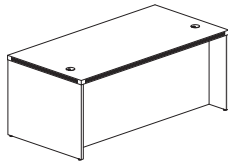

### BOW FRONT DESK

- 1 5/8" thick work surface
- Full-height, vertical grain, modesty panel included
- Modesty panel is recessed 14 1/2" at center
- Two grommets in surface, standard

Parent #	Description	Dimensions	Weight	List Price
ABD7242	72" Bowfront Desk	72"W x 42"D x 29 1/2"H	233	1,505.00

### CONFERENCE FRONT DESK

- 1 5/8" thick work surface
- Modesty panel is recessed 8 1/2" at center
- Full-height, vertical grain, modesty panel included
- Two grommets in surface, standard

Parent #	Description	Dimensions	Weight	List Price
ARD6630	66" Rectangular Conference Desk	66"W x 30"D x 29 1/2"H	159	877.00
ARD7236	72" Rectangular Conference Desk	72"W x 36"D x 29 1/2"H	215	1,303.00