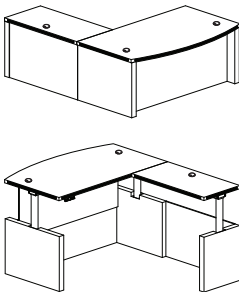

HEIGHT-ADJUSTABLE BOW FRONT DESK WITH RETURN

- Dual motor system base
- Hidden Modesty Panel will rise as the Desk rises

- No hidden modesty panel on the return
- Non-Handed return is 24" deep, mount on left or right side

Parent #	Description	Dimensions	Weight	List Price
AT56	72 x 42" Bow Front Desk with Return with Base	72"W x 90" D x 29½ - 49¼"H	434	4,919.00

HEIGHT-ADJUSTABLE STRAIGHT FRONT DESK