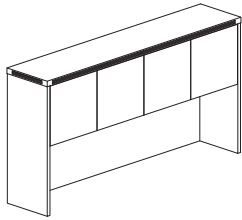

Parent #	Dimensions	Weight	List Price
ACD	25"W x 18"D x 2"H Assembled	13	299.00
ACD530	25"W x 12½"D x 2"H Use with 30"D Height-Adjustable Desks	13	296.00

**WALL MOUNT HUTCH** 

- Two textured glass doors, central opening and pigeon hole slots
- Central opening sized for binder storage
- Wall mounting brackets included
- Curved metal pulls with Brushed Nickel finish
- 150 lb. weight capacity

Parent #	Description	Dimensions	Weight	List Price
AWG72	72" Wall Mount Hutch	72"W x 15"D x 19 1/8"H	121	1,264.00

**HUTCH WITH WOOD DOORS** 

- Features four cabinet styled doors with self-closing hinges
- Back panel features two cable grommets
- 21 1/2" clearance between work surface and bottom of shelf
- Accepts optional Fabric Tack Panel and Task Light

Parent #	Description	Dimensions	Weight	List Price
AHW72	72" Hutch with Wood Doors	72"W x 15"D x 39 1/8"H	142	1,283.00

**HUTCH WITH GLASS DOORS** 

- Glass is tempered for safety and durability
- Features four cabinet styled doors with self-closing hinges
- Back panel features two cable grommets
- 21 1/2" clearance between work surface and bottom of shelf
- Accepts optional Fabric Tack Panel and Task Light