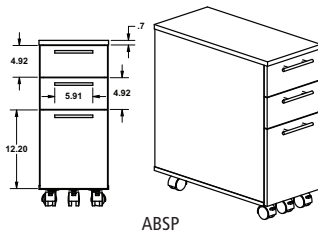

SKINNY PEDESTAL

ABSP