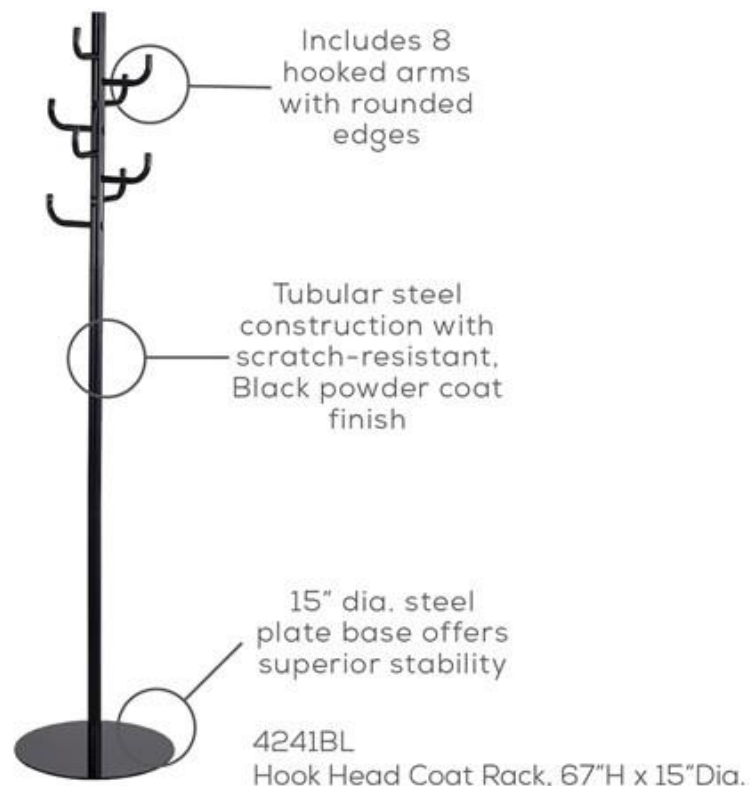

Office Doctor Discount Office Furniture

www.OfficeDr.com 856-368-9085

Safco Sale On Now

Take 50% Off the List Prices in this PDF

Call 856-368-9085 Now

Free Layout & Design Service

Coat Hooks and Racks

Parent #	Description	Model #	List Price Ea.	List Carton Price	Number of Cartons	Actual Weight	S-Parcel Billable Weight	Carton Cube	Freight Class
Wall Rack Coat Hooks									
	4160 Wall Rack - 2 Hook 6½"W x 3"D x 7"H Finish: Chrome * Only available to order by Carton.	4160	24.00	288.00	12	10	10	0.31	70
	4161 Wall Rack - 3 Hook 18"W x 3¾"D x 7"H Finish: Satin Aluminum	4161	65.00	65.00	1	1	2.2	0.63	100
	4162 Wall Rack - 6 Hook 36"W x 3¾"D x 7"H Finish: Satin Aluminum	4162	125.00	125.00	1	3.87	4.2	0.86	100
Resi® Coat Rack Collection NEW									
	4263WH Resi 3 Hook Wall Rack 19¾"W x 4¼"D x 6"H Finish: White-WL with Natural Wood	4263WH	110.00	110.00	1	3	3	0.22	100
	4264WH Resi 6 Hook Wall Rack 36¼"W x 4¼"D x 6"H Finish: White-WL with Natural Wood	4264WH	162.00	162.00	1	5	5	0.4	100
Metal Coat Racks									
	4205SL Metal Coat Rack - 4 Hook 14¾"W x 4¼"D x 5½"H Finish: Silver-SL	4205SL	60.00	60.00	1	2	2	0.05	100
	4203SL Metal Coat Rack - 2 Hook 7"W x 4½"D x 5¼"H Finish: Silver-SL	4203SL	40.00	40.00	1	1	1	0.03	100
Nail Head Coat Hooks									
	4200 Nail Head Coat Hook - 2 Hook 12"W x 2¾"D x 2"H	4200	62.00	62.00	1	0.6	0.6	0.62	100
	4201 Nail Head Coat Hook - 3 Hook 18"W x 2¾"D x 2"H	4201	91.00	91.00	1	1	1	0.71	100
	4202 Nail Head Coat Hook - 6 Hook 36"W x 2¾"D x 2"H	4202	174.00	174.00	1	2	2	0.73	100
Onyx™ Mesh Wall Racks									
	6403BL Onyx™ Mesh Wall Rack - 5 Hook 26¾"W x 3"D x 5½"H Finish: Black-BL	6403BL	51.00	51.00	1	2	2	0.37	100
	6401BL Onyx™ Mesh Wall Rack - 2 Hook 8¾"W x 3"D x 5½"H Finish: Black-BL	6401BL	22.00	22.00	1	1	1	0.12	100
	6402BL Onyx™ Mesh Wall Rack - 3 Hook 14¾"W x 3"D x 5½"H Finish: Black-BL	6402BL	30.00	30.00	1	2	2	0.20	100
Onyx™ Mesh Coat Hook									
	4229BL Onyx™ Mesh Coat Hook 4¾"W x 1¾"D x 5"H Finish: Black-BL * Only available to order by Carton.	4229BL	16.00	16.00	1	1	1	0.03	70