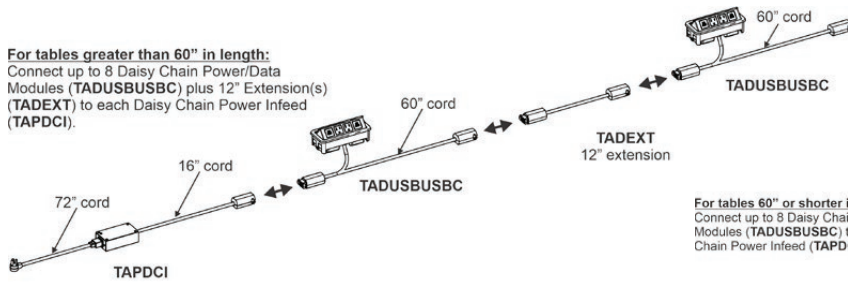

Parent #	Description	Color	List Price
F740POWB	Single Power Outlet	Black	97.00
F740POWW	Single Power Outlet	White	97.00
F740USBCB	1 USB/1 USBC Port	Black	301.00
F740USBCW	1 USB/1 USBC Port	White	301.00

TAEUSBUSBCB	NEW	2-110V, 1USB, 1USBC, Clamp Mount	Black	377.00
TAEUSBUSBCW	NEW	2-110V, 1USB, 1USBC, Clamp Mount	White	377.00
TAPUSBUSBCB	NEW	2-110V, 2USB, 2USBC, Wall plug-In	Black	597.00
TAPUSBUSBCW	NEW	2-110V, 2USB, 2USBC, Wall Plug-In	White	597.00
TADUSBUSBCB	NEW	2-110V, 2USB, 2USBC, Daisy Chain, 60"	Black	610.00
TADUSBUSBCW	NEW	2-110V, 2USB, 2USBC, Daisy Chain, 60"	White	610.00

TAPDCI	NEW	Daisy Chain Link (Required to start chain)	-	658.00

TADEXT	NEW	Daisy Chain Extension, 12"	-	92.00

For tables greater than 60" in length:
Connect up to 8 Daisy Chain Power/Data Modules (TADUSBUSBC) plus 12" Extension(s) (TADEXT) to each Daisy Chain Power Infeed (TAPDCI).