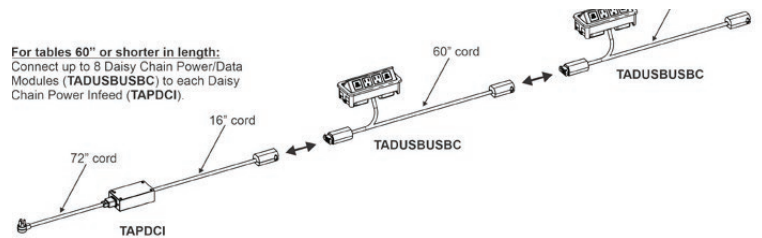

Parent #	Description	Color	List Price
F740POWB	Single Power Outlet	Black	97.00
F740POWW	Single Power Outlet	White	97.00
F740USBCB	1 USB/1 USBC Port	Black	301.00
F740USBCW	1 USB/1 USBC Port	White	301.00

TAEUSBUSBCB	NEW	2-110V, 1USB, 1USBC, Clamp Mount	Black	377.00
TAEUSBUSBCW	NEW	2-110V, 1USB, 1USBC, Clamp Mount	White	377.00
TAPUSBUSBCB	NEW	2-110V, 2USB, 2USBC, Wall plug-In	Black	597.00
TAPUSBUSBCW	NEW	2-110V, 2USB, 2USBC, Wall Plug-In	White	597.00
TADUSBUSBCB	NEW	2-110V, 2USB, 2USBC, Daisy Chain, 60"	Black	610.00
TADUSBUSBCW	NEW	2-110V, 2USB, 2USBC, Daisy Chain, 60"	White	610.00

TAPDCI	NEW	Daisy Chain Link (Required to start chain)	-	658.00

TADEXT	NEW	Daisy Chain Extension, 12"	-	92.00

For tables greater than 60" in length:
Connect up to 8 Daisy Chain Power/Data Modules (TADUSBUSBC) plus 12" Extension(s) (TADEXT) to each Daisy Chain Power Infeed (TAPDCI).