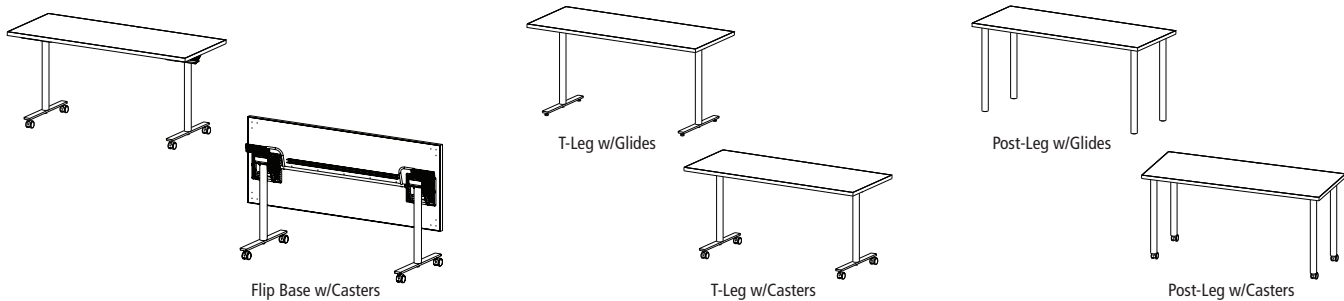

Office Doctor Discount Office Furniture

www.OfficeDr.com 856-368-9085

Safco Sale On Now

Take 50% Off the List Prices in this PDF

Call 856-368-9085 Now

Free Layout & Design Service

Jurni Tables

HPL Laminate + Matching Edge Color Options

Base Options

Multi-Purpose Tables

Parent #	Size (WxDxH)	Flip Base Training Tables		T-Leg Training Tables				Post-Leg Training Tables			
		w/Casters** (FLP)		w/Glides (FXTGL)		w/Casters (FXTCA)		w/Glides (FXPGL)		w/Casters (FXPCA)	
		Wt.	List Price	Wt.	List Price	Wt.	List Price	Wt.	List Price	Wt.	List Price
JN4818	48" x 18" x 29"	62	1,070.00	55	759.00	56	823.00	50	667.00	49	734.00
JN4824	48" x 24" x 29"	72	1,097.00	65	786.00	66	850.00	60	694.00	59	761.00
JN4830	48" x 30" x 29"	79	1,165.00	72	854.00	73	918.00	67	762.00	66	829.00
JN5418	54" x 18" x 29"	65	1,087.00	58	776.00	59	840.00	53	684.00	52	751.00
JN5424	54" x 24" x 29"	74	1,118.00	67	807.00	68	870.00	62	715.00	61	781.00
JN5430	54" x 30" x 29"	84	1,198.00	77	887.00	78	950.00	72	795.00	71	861.00
JN6018	60" x 18" x 29"	71	1,154.00	63	835.00	64	898.00	58	743.00	57	809.00
JN6024*	60" x 24" x 29"	81	1,186.00	73	866.00	74	930.00	68	774.00	67	841.00
JN6030	60" x 30" x 29"	92	1,281.00	84	961.00	85	1,025.00	79	870.00	78	987.00
JN6618	66" x 18" x 29"	74	1,189.00	66	870.00	67	933.00	61	778.00	60	844.00
JN6624	66" x 24" x 29"	86	1,220.00	78	900.00	79	964.00	73	808.00	72	875.00
JN6630	66" x 30" x 29"	97	1,294.00	89	974.00	90	1,038.00	84	882.00	83	949.00
JN7218	72" x 18" x 29"	79	1,233.00	70	887.00	71	950.00	65	795.00	64	861.00
JN7224*	72" x 24" x 29"	96	1,271.00	87	925.00	88	989.00	82	833.00	81	899.00
JN7230	72" x 30" x 29"	104	1,363.00	95	1,017.00	96	1,081.00	90	926.00	89	992.00