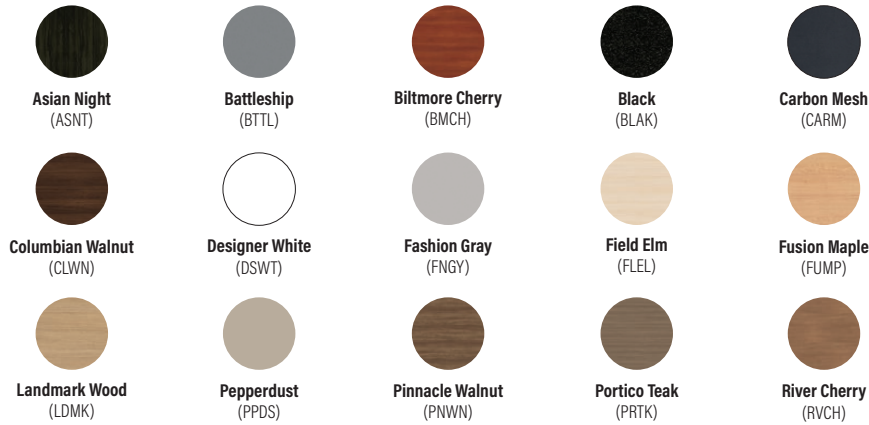

Office Doctor Discount Office Furniture

www.OfficeDr.com 856-368-9085

Safco Sale On Now

Take 50% Off the List Prices in this PDF

Call 856-368-9085 Now

Free Layout & Design Service

Jurni Tables

HPL Laminate + Matching Edge Color Options