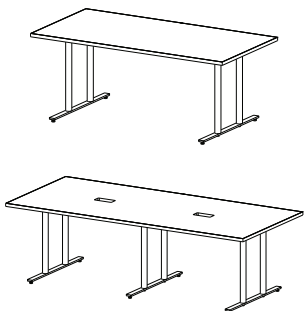

Conference Tables

Parent #	Size (WxDxH)	Wt.	List Price
JN7236	72" x 36" x 29"	110	1,372.00
JN8442	84" x 42" x 29"	139	1,525.00
JN9642	96" x 42" x 29"	148	2,033.00

Jurni Table Power and Accessories see on page 53

Parent #	Cutout	Base Style	Foot Option	Standard HPL Laminates
	N - None F - Rectangular	CNF - Conference	GL - Glides	ASNT-Asian Night CLWN-Columbian Walnut DSWT-Designer White FUMP-Fusion Maple
JN8442+	N +	CNF +	GL +	DSWT