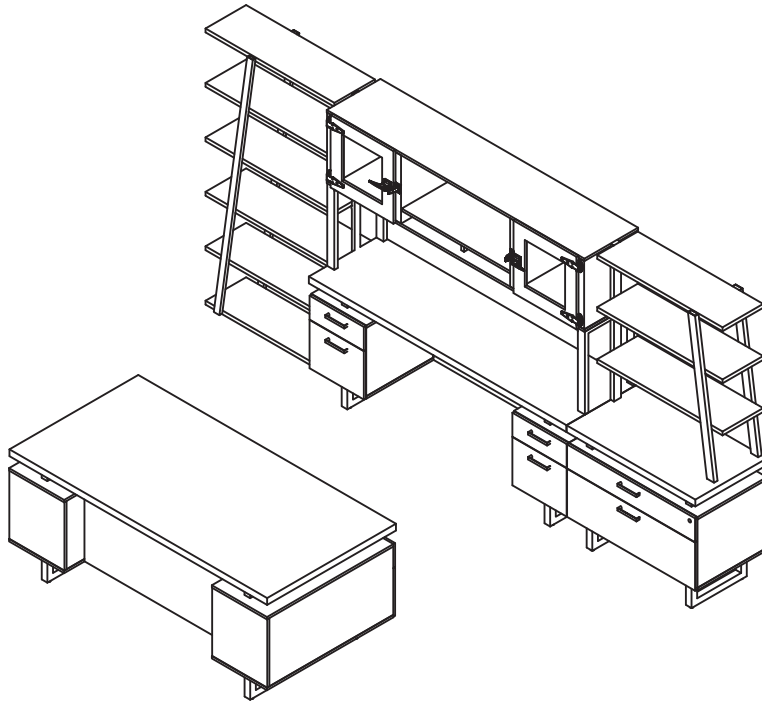

www.OfficeDr.com 856-368-9085

Safco Sale On Now

Take 50% Off the List Prices in this PDF

Call 856-368-9085 Now

Free Layout & Design Service

Mirella Series Layouts

MIRELLA SERIES IDEA STARTER #2

Consists of:

Qty.	Parent #	Description	List Price Each
1	MRDBF7236	Double Pedestal Desk, BBB/BF 72"W x 36"D x 29½"H Desk	2,664.00
1	MRCBF7220	Double Pedestal Credenza, BBB/BF 72"W x 20"D x 29½"H	1,910.00
1	MRHG72	Hutch with Glass Doors 72"W x 20"D x 38"H	1,274.00
1	MRLF36	36"W Lateral File, 36"W x 20"D x 29½"H	1,380.00
1	MRBS3	3 Shelf Bookshelf, 36"W x 13½"D x 38"H	508.00
1	MRBS5	5 Shelf Bookshelf, 36¼"W x 13½"D x 67½"H	844.00
			8,580.00