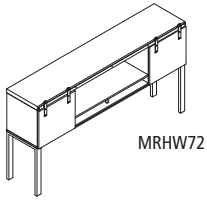

HUTCHES

- Hutches come with the choice of smoked or frosted glass doors with decorative hinges and latches or wood doors with sliding barn door hardware
- Available in Standard Laminate Southern Tobacco-STO, Sand Dune-SDD and Premium Laminate White Ash-WAH
- Frosted glass doors for White Ash-WAH, Smoked glass door for Southern Tobacco-STO and Sand Dune-SDD

Parent #	Description	Dimensions	List Price	
			Standard Laminate	Premium Laminate
HUTCH WITH SUPPORTS				
MRHW72	72" Hutch with Sliding Wood Doors	72"W x 15"D x 38"H	1,087.00	1,087.00
MRHG72	72" Hutch with Glass Doors	72"W x 15"D x 38"H	1,274.00	1,274.00

WALL MOUNTED HUTCHES

MRHTWD72	72" Hutch with Sliding Wood Doors	72"W x 15"D x 18"H	725.00	725.00
MRHTGD72	72" Hutch with Glass Doors	72"W x 15"D x 18"H	925.00	925.00

NOTE: Recommended under-cabinet LED Task/Desk lighting is available in the Lighting section, page 103.

STORAGE OPTIONS

- Low Wall Cabinets feature two cabinets and two open shelves for compartmentalized storage
- Low Wall Cabinets come with the choice of smoked or frosted glass doors with decorative hinges and latches or wood doors with sliding barn door hardware
- Frosted glass doors for White Ash-WAH and Stone Gray-SGY (work surface), Smoked glass door for Southern Tobacco-STO and Sand Dune-SDD
- Lateral File includes one file drawer and one storage drawer
- Storage Cabinet (MRSC36) has one shelf with concealed storage
- Glass Door Display Cabinet (MRGDC) and Wood Door Storage Cabinet (MRWDC) include three storage shelves