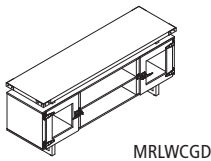

STORAGE OPTIONS