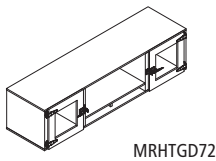

HUTCHES

- Hutches come with the choice of smoked or frosted glass doors with decorative hinges and latches or wood doors with sliding barn door hardware
- Available in Standard Laminate Southern Tobacco-STO, Sand Dune-SDD and Premium Laminate White Ash-WAH
- Frosted glass doors for White Ash-WAH, Smoked glass door for Southern Tobacco-STO and Sand Dune-SDD

Parent #	Description	Dimensions	List Price	
			Standard Laminate	Premium Laminate
HUTCH WITH SUPPORTS				
MRHW72	72" Hutch with Sliding Wood Doors	72"W x 15"D x 38"H	1,087.00	1,087.00
MRHG72	72" Hutch with Glass Doors	72"W x 15"D x 38"H	1,274.00	1,274.00

WALL MOUNTED HUTCHES

MRHTWD72	72" Hutch with Sliding Wood Doors	72"W x 15"D x 18"H	725.00	725.00
MRHTGD72	72" Hutch with Glass Doors	72"W x 15"D x 18"H	925.00	925.00

NOTE: Recommended under-cabinet LED Task/Desk lighting is available in the Lighting section, page 103.

STORAGE OPTIONS

- Low Wall Cabinets feature two cabinets and two open shelves for compartmentalized storage
- Low Wall Cabinets come with the choice of smoked or frosted glass doors with decorative hinges and latches or wood doors with sliding barn door hardware
- Frosted glass doors for White Ash-WAH and Stone Gray-SGY (work surface), Smoked glass door for Southern Tobacco-STO and Sand Dune-SDD
- Lateral File includes one file drawer and one storage drawer
- Storage Cabinet (MRSC36) has one shelf with concealed storage
- Glass Door Display Cabinet (MRGDC) and Wood Door Storage Cabinet (MRWDC) include three storage shelves