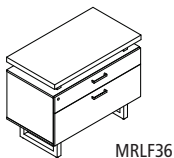

STORAGE OPTIONS