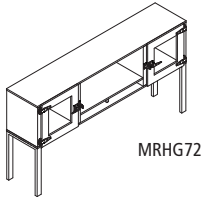

HUTCHES

- Hutches come with the choice of smoked or frosted glass doors with decorative hinges and latches or wood doors with sliding barn door hardware
- Available in Standard Laminate Southern Tobacco-STO, Sand Dune-SDD and Premium Laminate White Ash-WAH
- Frosted glass doors for White Ash-WAH, Smoked glass door for Southern Tobacco-STO and Sand Dune-SDD

Parent #	Description	Dimensions	List Price	
			Standard Laminate	Premium Laminate
HUTCH WITH SUPPORTS				
MRHW72	72" Hutch with Sliding Wood Doors	72"W x 15"D x 38"H	1,087.00	1,087.00
MRHG72	72" Hutch with Glass Doors	72"W x 15"D x 38"H	1,274.00	1,274.00

WALL MOUNTED HUTCHES

MRHTWD72	72" Hutch with Sliding Wood Doors	72"W x 15"D x 18"H	725.00	725.00
MRHTGD72	72" Hutch with Glass Doors	72"W x 15"D x 18"H	925.00	925.00

NOTE: Recommended under-cabinet LED Task/Desk lighting is available in the Lighting section, page 103.

STORAGE OPTIONS

- Low Wall Cabinets feature two cabinets and two open shelves for compartmentalized storage
- Low Wall Cabinets come with the choice of smoked or frosted glass doors with decorative hinges and latches or wood doors with sliding barn door hardware
- Frosted glass doors for White Ash-WAH and Stone Gray-SGY (work surface), Smoked glass door for Southern Tobacco-STO and Sand Dune-SDD
- Lateral File includes one file drawer and one storage drawer
- Storage Cabinet (MRSC36) has one shelf with concealed storage
- Glass Door Display Cabinet (MRGDC) and Wood Door Storage Cabinet (MRWDC) include three storage shelves