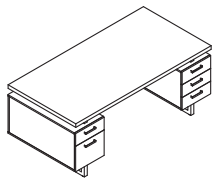

- Desks and Credenzas feature a floating 1½" thick work surface on top of Black or Silver Standoffs (color based on laminate option)
- Desks and Credenzas feature decorative corner accents and double pedestal design
- Pedestal has option of integrated power module with 2 USB ports in top drawer, power module sold separately
- Pedestal comes keyed alike; for additional keying options contact Safco® Customer Care
- Available in **Standard Laminate**: Sand Dune-SDD, Southern Tobacco-STO laminate

FREESTANDING DESKS   

- Double pedestal design with Box/Box/Box and Box/File style
- Includes laminate modesty panel for privacy
- Includes center drawer under desktop surface

Parent #	Description	Dimensions	List Price	
			Standard Laminate	Premium Laminate
MRDBF7236	Double Pedestal Desk, BBB/BF	72"W x 36"D x 29½"H	2,664.00	2,664.00