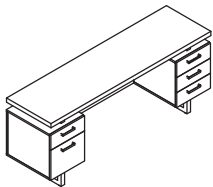

- Highly configurable with multiple pedestal options available
- Includes modesty panel

Parent #	Description	Dimensions	List Price	
			Standard Laminate	Premium Laminate
MRCBF7220	Double Pedestal Credenza, BBB/BF	72"W x 20"D x 29½"H	1,910.00	1,910.00

U-SHAPED CONFIGURATIONS