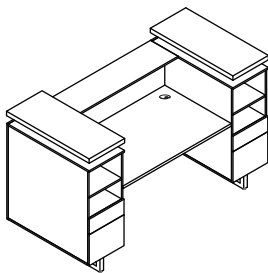

RECEPTION STATIONS

- Floating ½" thick tempered glass reception counter
- Frosted tempered glass top for White Ash options; Smoked glass top for Southern Tobacco & Sand Dune
- Available: Standard Laminate Southern Tobacco-STO, Sand Dune-SDD and Premium Laminate White Ash-WAH
- Features a floating 1⅝" thick surface
- Has a 2 Shelf/Box/File Pedestals for storage
- Includes center drawer under desktop surface

Parent #	Description	Dimensions	List Price	
			Standard Laminate	Premium Laminate
MRRD78	Reception Desk with Counter Top Glass	78" W x 36" D x 48" H	4,080.00	4,080.00