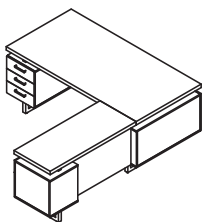

L-SHAPED CONFIGURATIONS

- Use Non-Handed Return Configuration to create a 'L' workstation
- Includes center drawer under desktop surface
- Includes modesty panel
- Includes pedestal with BBB/BF/False design options

Parent #	Description	Dimensions	List Price	
			Standard Laminate	Premium Laminate
MRLSBF7236	Double Pedestal Desk, BBB/BF with 42"W Return	72"W x 36"D x 29½"H Desk 42"W x 20"D x 29½"H Return	3,334.00	3,334.00