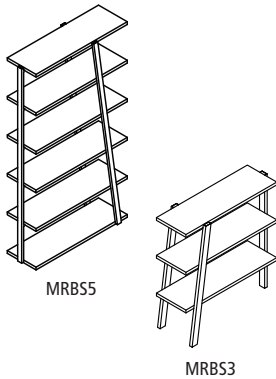

BOOKSHELF

- Three or five shelf bookcase with open back
- Three-legged design
- Available in Standard Laminate Southern Tobacco-STO, Sand Dune-SDD and Premium Laminate White Ash-WAH

Parent #	Description	Dimensions	List Price	
			Standard Laminate	Premium Laminate
MRB53	3 Shelf Bookshelf - 3 shelves, no bottom shelf. Product sits on 36" cabinet. All Shelves 1" thick	36" W x 13½" D x 38" H	508.00	508.00
MRB55	5 Shelf Bookshelf - all Shelves 1" thick With Levelers on the bottom.	36¾" W x 13½" D x 67½" H	844.00	844.00