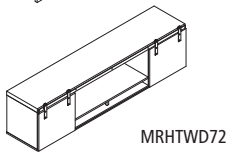

HUTCHES

- Hutches come with the choice of smoked or frosted glass doors with decorative hinges and latches or wood doors with sliding barn door hardware
- Available in Standard Laminate Southern Tobacco-STO, Sand Dune-SDD and Premium Laminate White Ash-WAH
- Frosted glass doors for White Ash-WAH, Smoked glass door for Southern Tobacco-STO and Sand Dune-SDD

Parent #	Description	Dimensions	List Price	
			Standard Laminate	Premium Laminate
HUTCH WITH SUPPORTS				
MRHW72	72" Hutch with Sliding Wood Doors	72"W x 15"D x 38"H	1,087.00	1,087.00
MRHG72	72" Hutch with Glass Doors	72"W x 15"D x 38"H	1,274.00	1,274.00

WALL MOUNTED HUTCHES

MRHTWD72	72" Hutch with Sliding Wood Doors	72"W x 15"D x 18"H	725.00	725.00
MRHTGD72	72" Hutch with Glass Doors	72"W x 15"D x 18"H	925.00	925.00

NOTE: Recommended under-cabinet LED Task/Desk lighting is available in the Lighting section, page 103.

STORAGE OPTIONS

- Low Wall Cabinets feature two cabinets and two open shelves for compartmentalized storage
- Low Wall Cabinets come with the choice of smoked or frosted glass doors with decorative hinges and latches or wood doors with sliding barn door hardware
- Frosted glass doors for White Ash-WAH and Stone Gray-SGY (work surface), Smoked glass door for Southern Tobacco-STO and Sand Dune-SDD
- Lateral File includes one file drawer and one storage drawer
- Storage Cabinet (MRSC36) has one shelf with concealed storage
- Glass Door Display Cabinet (MRGDC) and Wood Door Storage Cabinet (MRWDC) include three storage shelves