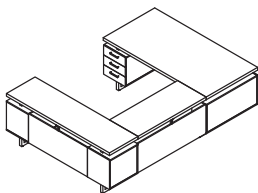

FREESTANDING DESKS   

- Double pedestal design with Box/Box/Box and Box/File style
- Includes laminate modesty panel for privacy
- Includes center drawer under desktop surface

Parent #	Description	Dimensions	List Price	
			Standard Laminate	Premium Laminate
MRDBF7236	Double Pedestal Desk, BBB/BF	72"W x 36"D x 29½"H	2,664.00	2,664.00

FREESTANDING CREDENZAS 

- Highly configurable with multiple pedestal options available
- Includes modesty panel

Parent #	Description	Dimensions	List Price	
			Standard Laminate	Premium Laminate
MRCBF7220	Double Pedestal Credenza, BBB/BF	72"W x 20"D x 29½"H	1,910.00	1,910.00

U-SHAPED CONFIGURATIONS 

- Use Bridge Configuration to create a 'U' workstation
- Includes center drawer under desktop surface
- Includes modesty panel

Model No.	Description	Dimensions	List Price	
			Standard Laminate	Premium Laminate
MRUSBF7236	Double Pedestal Desk, BBB/BF with 42"W Bridge	72"W x 36"D x 29½"H Desk 42"W x 20"D x 29½"H Bridge	4,287.00	4,287.00
	72"W x 20"D x 29½"H Credenza			