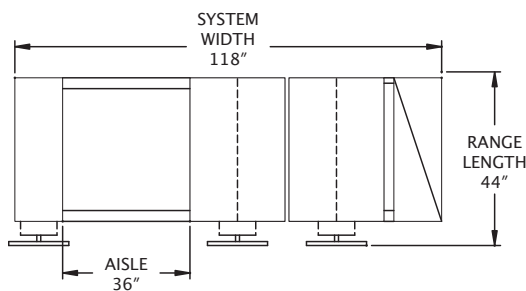

Aisle: Walkway between ranges

LFI: The amount of Linear Filing Inches offered in each typical

System Size: Footprint of the system

Letter

EML3672L

EML: Mobile Lite

36: Overall shelving length in inches

7: Number of shelves per unit

2: Number of double face movable units

L: Letter media

Letter

EML4874L

EML: Mobile Lite

48: Overall shelving length in inches

7: Number of shelves per unit

4: Number of double face movable units

L: Letter media

Top View of System Ranges

MOBILE LITE TYPICALS 

- Comes with dividers, 3 per shelf
- Legal-size media - 15" Depth

Legal Depth

Depth Shelving Parent #	System Width	Overall Range Length	Overall Height	Wt.	Aisle	LFI	System Size	List Price
EML3672G	135"	44"	80 1/4"	1,337	36"	1,454"	12' x 4'	19,665.00
EML3673G	167"	44"	80 1/4"	1,745	36"	1,939"	14' x 4'	25,551.00
EML3674G	199"	44"	80 1/4"	2,153	36"	2,424"	17' x 4'	32,724.00
EML4872G	135"	56"	80 1/4"	1,505	36"	1,958"	12' x 5'	21,170.00
EML4873G	167"	56"	80 1/4"	1,955	36"	2,611"	14' x 5'	27,443.00
EML4874G	199"	56"	80 1/4"	2,405	36"	3,263"	17' x 5'	32,902.00
EML7272G	135"	80"	80 1/4"	2,153	36"	2,912"	12' x 7'	32,019.00
EML7273G	167"	80"	80 1/4"	2,770	36"	3,884"	14' x 7'	40,612.00
EML7274G	199"	80"	80 1/4"	3,431	36"	4,854"	17' x 7'	47,466.00

System Width: Total length from left to right of system

Overall Range Length: From wall to the tip of the handle (dimension includes 1 1/2" clearance from wall)

Overall Height: Distance from the floor to the top of shelving