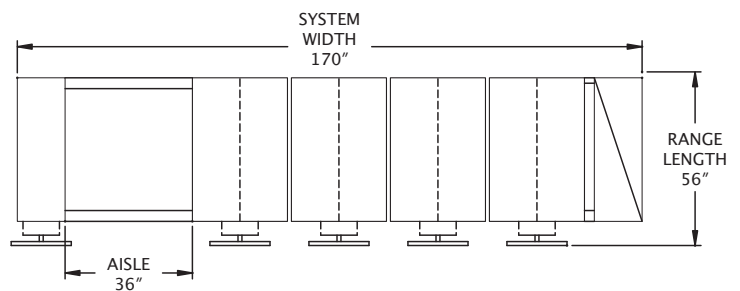

Aisle: Walkway between ranges

LFI: The amount of Linear Filing Inches offered in each typical

System Size: Footprint of the system

Letter

EML3672L

EML: Mobile Lite

36: Overall shelving length in inches

7: Number of shelves per unit

2: Number of double face movable units

L: Letter media

Letter

EML4874L

EML: Mobile Lite

48: Overall shelving length in inches

7: Number of shelves per unit

4: Number of double face movable units

L: Letter media

Top View of System Ranges

MOBILE LITE TYPICALS 

- Comes with dividers, 3 per shelf
- Legal-size media - 15" Depth

Legal Depth

Depth Shelving Parent #	System Width	Overall Range Length	Overall Height	Wt.	Aisle	LFI	System Size	List Price
EML3672G	135"	44"	80 1/4"	1,337	36"	1,454"	12' x 4'	19,665.00
EML3673G	167"	44"	80 1/4"	1,745	36"	1,939"	14' x 4'	25,551.00
EML3674G	199"	44"	80 1/4"	2,153	36"	2,424"	17' x 4'	32,724.00
EML4872G	135"	56"	80 1/4"	1,505	36"	1,958"	12' x 5'	21,170.00
EML4873G	167"	56"	80 1/4"	1,955	36"	2,611"	14' x 5'	27,443.00
EML4874G	199"	56"	80 1/4"	2,405	36"	3,263"	17' x 5'	32,902.00
EML7272G	135"	80"	80 1/4"	2,153	36"	2,912"	12' x 7'	32,019.00
EML7273G	167"	80"	80 1/4"	2,770	36"	3,884"	14' x 7'	40,612.00
EML7274G	199"	80"	80 1/4"	3,431	36"	4,854"	17' x 7'	47,466.00

System Width: Total length from left to right of system

Overall Range Length: From wall to the tip of the handle (dimension includes 1 1/2" clearance from wall)

Overall Height: Distance from the floor to the top of shelving