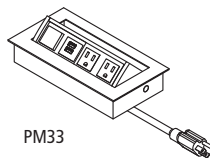

Parent #	Description	Dimensions	Weight	List Price
PM20	Power Module with 2 Power Outlets (Black)	5 ³ / ₈ "W x 4 ¹ / ₄ "D	2	506.00
PM33	Power and USB Module with 2 Power and 2 USB Outlets (Silver or Black)	8 ¹ / ₄ "W x 4 ³ / ₈ "D	4	1,055.00
EZSCK	Flush Module with 2 Power Receptacles, 2 USB Connectors and 108" Plug-In Cord	5 ¹ / ₄ "W x 2"D	6	749.00