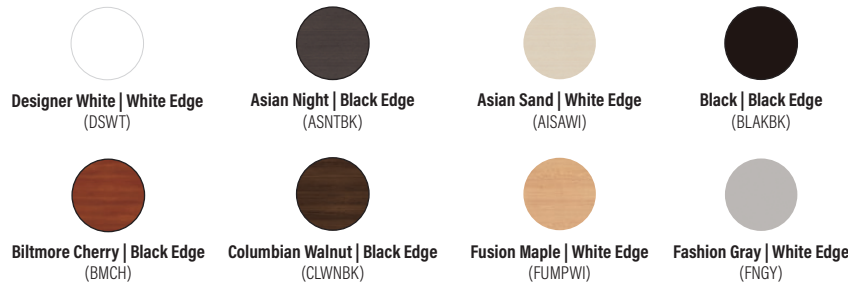

### Rumba Tables

Built To Order Top Laminates

Base Options

Rumba Top SKU # Formula

Parent #	Top Shape	Top Size	Top Color
RBA	REC-Rectangle	7224-72" x24" 6024-60" x24" 4824-48" x24" 7230-72" x30" 6030-60" x30"	BMCHBK-Biltmore Cherry   Black Edge DSWTWI-Designer White   White Edge FNGYWI-Fashion Gray   White Edge ASNTBK-Asian Night   Black Edge CLWNBK-Columbian Walnut   Black Edge FUMPWI-Fusion Maple   White Edge AISAWI-Asian Sand   White Edge BLAKBK-Black   Black Edge
<u>R</u> <u>B</u> <u>A</u> +	<u>R</u> <u>E</u> <u>C</u> +	<u>6</u> <u>0</u> <u>2</u> <u>4</u> +	<u>F</u> <u>N</u> <u>H</u> <u>Y</u> <u>W</u> <u>I</u>

Rumba Base SKU # Formula

Parent #	Base Style	Base Size	Base Color
RBA	FL-Flip	7224-72" x24" 6024-60" x24" 4824-48" x24" 7230-72" x30" 6030-60" x30"	SL-Silver BL-Black
<u>R</u> <u>B</u> <u>A</u> +	<u>F</u> <u>L</u> +	<u>6</u> <u>0</u> <u>2</u> <u>4</u> +	<u>S</u> <u>L</u>

Quick Ship Top Laminates

Base Options

- Silver (SL) bases only for Quick Ship SKUs
- Example: RBA7230FL-SL-DSWTWI (or RBA7230FLSLDSWTWI) Rumba 72" x 30" Flip base in Silver (SL) with Designer White (DSWTWI) top

Quick Ship Kits **NEW**

- High pressure laminate tabletop with 3mm edge band
- Laminate top options: Designer White (DSWT) with white edge band, Fashion Gray (FNGY) with white edge band, and Biltmore Cherry (BMCH) with black edge band
- Silver (SL) bases only for quick ship SKUs
- **Example:** RBA7224PG-SL-DSWT (or RBA7224PGSLDSWT) Rumba 72 x 24" Post-legs with glides in Silver (SL) and designer white (DSWT) top