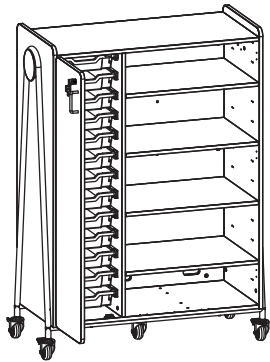

Color Options
3922GRY Gray Side Panel, Gray Button
3922SBU Spectrum Blue Side Panel, Spectrum Blue Button
3922RED Red Side Panel, Red Button

WHIFFLE TYPICAL 4

Triple Column - 60", Totes & Double Shelves, Left Double Door

QTY	CONTENTS	MODEL NO.	List Price
1	Mobile Triple Column 60" Storage Unit	3908	2,291.00
1	Left Double Door	DDL	185.00
3	3" Totes, 5 pack totes with 10 Glides	3911CL	148.00
2	Double Shelves 2 Pack	3916MA	177.00
3924			3,274.00