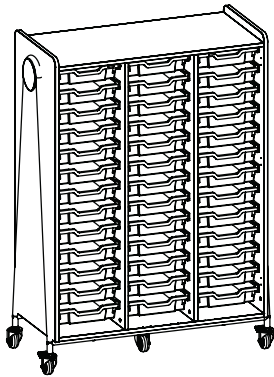

Color Options
3930GRY Gray Side Panel, Gray Button
3930SBU Spectrum Blue Side Panel, Spectrum Blue Button
3930RED Red Side Panel, Red Button

WHIFFLE TYPICAL 10

Triple Column - 48", Totes, no doors

QTY	CONTENTS	MODEL NO.	LIST PRICE
1	Mobile Triple Column 48" Storage Unit	3907	1,881.00
6	3" Totes, 5 pack totes with 10 Glides	3911CL	148.00
3930			2,769.00

Color Options
3931GRY Gray Side Panel, Gray Button
3931SBU Spectrum Blue Side Panel, Spectrum Blue Button
3931RED Red Side Panel, Red Button

WHIFFLE TYPICAL 11

Triple Column - 48", Single Shelves

QTY	CONTENTS	MODEL NO.	LIST PRICE
1	Mobile Triple Column 48" Storage Unit	3907	1,881.00
6	Single Shelves 2 Pack	3915MA	102.00
3931			2,493.00