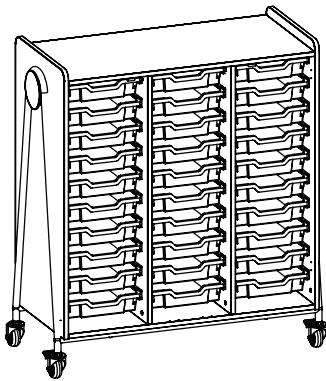

Color Options
3930GRY Gray Side Panel, Gray Button
3930SBU Spectrum Blue Side Panel, Spectrum Blue Button
3930RED Red Side Panel, Red Button

WHIFFLE TYPICAL 10

Triple Column - 48", Totes, no doors

QTY	CONTENTS	MODEL NO.	LIST PRICE
1	Mobile Triple Column 48" Storage Unit	3907	1,881.00
6	3" Totes, 5 pack totes with 10 Glides	3911CL	148.00
3930			2,769.00