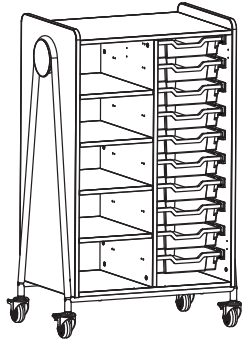

Color Options
3922GRY Gray Side Panel, Gray Button
3922SBU Spectrum Blue Side Panel, Spectrum Blue Button
3922RED Red Side Panel, Red Button

WHIFFLE TYPICAL 2

Double Column - 48", Totes & Single Shelves, no doors

QTY	CONTENTS	MODEL NO.	LIST PRICE
1	Mobile Double Column 48" Storage Unit	3904	1,527.00
2	Single Shelves 2 Pack	3915MA	102.00
2	3" Totes, 5 pack totes with 10 Glides	3911CL	148.00
3922			2,027.00