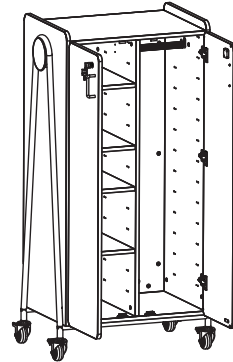

QTY	CONTENTS	MODEL NO.	LIST PRICE
1	Mobile Double Column 48" Storage Unit	3904	1,527.00
2	Double Shelves 2 Pack	3916MA	177.00
3923			1,881.00

Color Options
3922GRY Gray Side Panel, Gray Button
3922SBU Spectrum Blue Side Panel, Spectrum Blue Button
3922RED Red Side Panel, Red Button

WHIFFLE TYPICAL 4

Triple Column - 60", Totes & Double Shelves, Left Double Door

QTY	CONTENTS	MODEL NO.	List Price
1	Mobile Triple Column 60" Storage Unit	3908	2,291.00
1	Left Double Door	DDL	185.00
3	3" Totes, 5 pack totes with 10 Glides	3911CL	148.00
2	Double Shelves 2 Pack	3916MA	177.00
3924			3,274.00