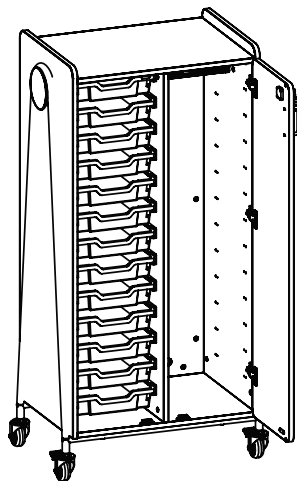

Color Options
3928GRY Gray Side Panel, Gray Button
3928SBU Spectrum Blue Side Panel, Spectrum Blue Button
3935RED Red Side Panel, Red Button

WHIFFLE TYPICAL 8

Double Column - 60", Totes, Wardrobe Bar, Right Double Door

QTY	CONTENTS	MODEL NO.	LIST PRICE
1	Mobile Double Column 60" Storage Unit	3905NODR	1,908.00
1	Right Double Door	DDRT	185.00
1	Wardrobe Bar	3917	95.00
3	3" Totes, 5 pack totes with 10 Glides	3911CL	148.00
3928			2,632.00