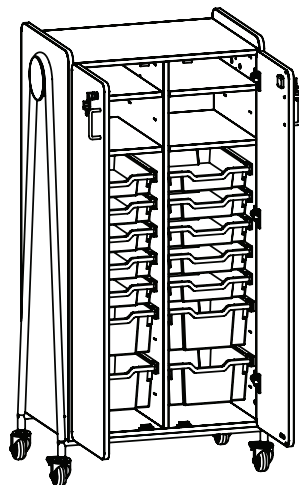

Color Options
3935GRN Green Side Panel, Green Button
3935EBU Electric Blue Side Panel, Electric Blue Button
3935RED Red Side Panel, Red Button
3935GRY Gray Side Panel, Gray Button
3935SBU Spectrum Blue Side Panel, Spectrum Blue Button

WHIFFLE TYPICAL 15

Double Column - 60", Totes & Single Shelves, Two Double Doors

QTY	CONTENTS	MODEL NO.	LIST PRICE
1	Mobile Double Column 60" Storage Unit	3905	1,908.00
1	Two Double Doors	DDBO	368.00
1	6" Clear Totes 4 pack totes with 8 Glides	3912CL	128.00
2	3" Totes 5 pack totes with 10 Glides	3911CL	148.00
2	Single Shelves 2 Pack	3915MA	102.00
3935			2,904.00