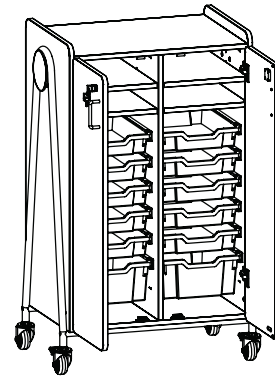

Color Options
3934GRN Green Side Panel, Green Button
3934EBU Electric Blue Side Panel, Electric Blue Button
3934RED Red Side Panel, Red Button
3934GRY Gray Side Panel, Gray Button
3934SBU Spectrum Blue Side Panel, Spectrum Blue Button

WHIFFLE TYPICAL 14

Double Column - 48" Totes & Single Shelves, Two Double Doors

QTY	CONTENTS	MODEL NO.	LIST PRICE
1	Mobile Double Column 48" Storage Unit	3904	1,527.00
1	Two Double Doors	DDBO	255.00
1	6" Clear Totes, 4 pack totes with 8 Glides	3912CL	128.00
2	3" Totes, 5 pack totes with 10 Glides	3911CL	148.00
2	Single Shelves 2 Pack	3915MA	102.00
3934			2,410.00